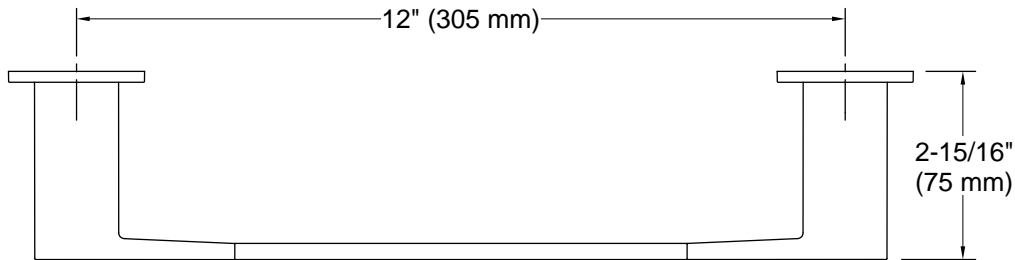

Features

- 12" (305 mm) bar
- Coordinates with Honesty faucets accessories, and showering components to complete your bathroom

Material

- Premium metal construction for durability and reliability
- KOHLER finishes resist corrosion and tarnishing

Technical Information

All product dimensions are nominal.

Material: Zinc, Stainless Steel

Notes

Install this product according to the installation instructions.

CAUTION: Risk of personal injury. Do not install these products in any area where they are likely to be used inadvertently as a grab bar or support bar. These products are not designed or intended for use as a grab bar or support bar.