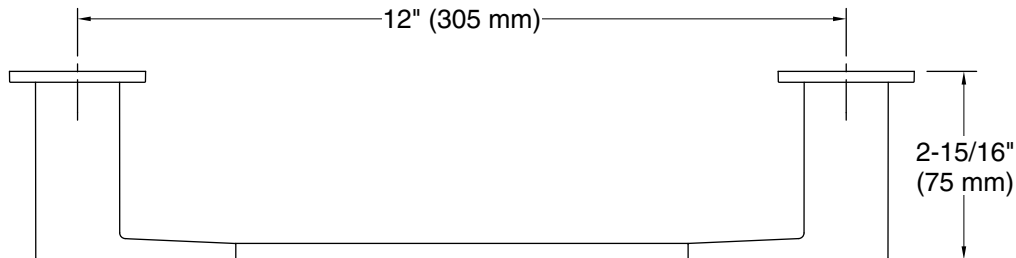

Features

- 12" (305 mm) bar
- Coordinates with Honesty faucets accessories, and showering components to complete your bathroom

Material

- Premium metal construction for durability and reliability
- KOHLER® finishes resist corrosion and tarnishing

Technical Information

All product dimensions are nominal.

Material: Zinc, Stainless Steel

Notes

Install this product according to the installation instructions.

CAUTION: Risk of personal injury. Do not install these products in any area where they are likely to be used inadvertently as a grab bar or support bar. These products are not designed or intended for use as a grab bar or support bar.