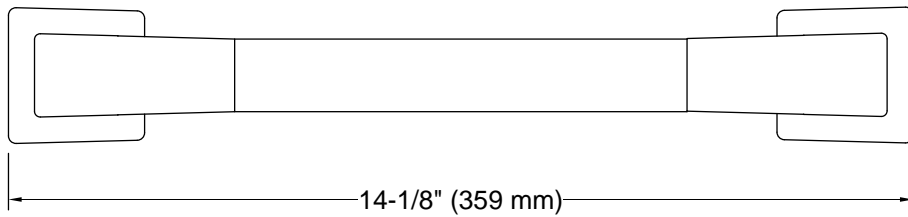

Features

- 12" (305 mm) bar
- Coordinates with Honesty faucets accessories, and showering components to complete your bathroom

Material

- Premium metal construction for durability and reliability
- KOHLER finishes resist corrosion and tarnishing

Technical Information

All product dimensions are nominal.

Material: Zinc, Stainless Steel

Notes

Install this product according to the installation instructions.

CAUTION: Risk of personal injury. Do not install these products in any area where they are likely to be used inadvertently as a grab bar or support bar. These products are not designed or intended for use as a grab bar or support bar.