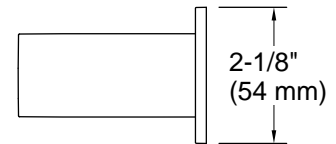

Technical Information

All product dimensions are nominal.

Material: Zinc, Stainless Steel

Notes

Install this product according to the installation instructions.

CAUTION: Risk of personal injury. Do not install these products in any area where they are likely to be used inadvertently as a grab bar or support bar. These products are not designed or intended for use as a grab bar or support bar.