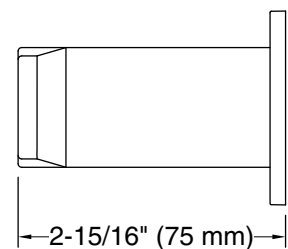

Technical Information

All product dimensions are nominal.

Material: Zinc

Notes

Install this product according to the installation instructions.

CAUTION: Risk of personal injury. Do not install these products in any area where they are likely to be used inadvertently as a grab bar or support bar. These products are not designed or intended for use as a grab bar or support bar.