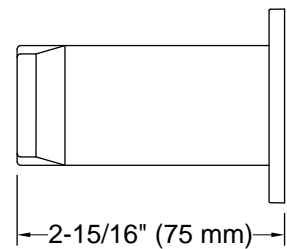

Technical Information

All product dimensions are nominal.

Material: Zinc

Notes

Install this product according to the installation instructions.

CAUTION: Risk of personal injury. Do not install these products in any area where they are likely to be used inadvertently as a grab bar or support bar. These products are not designed or intended for use as a grab bar or support bar.