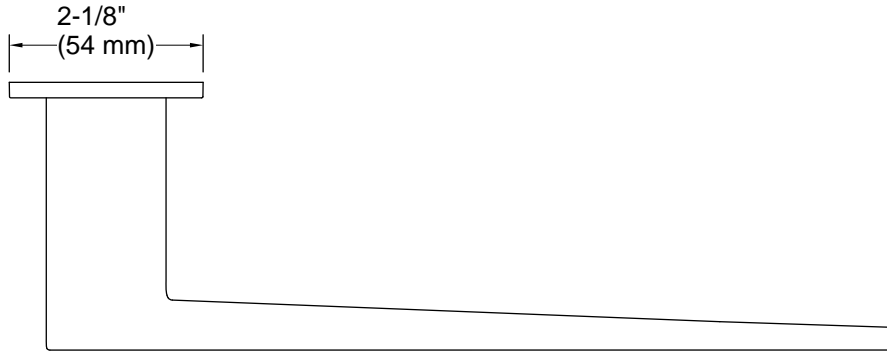

Technical Information

All product dimensions are nominal.

Material: Zinc

Notes

Install this product according to the installation instructions.

CAUTION: Risk of personal injury. Do not install these products in any area where they are likely to be used inadvertently as a grab bar or support bar. These products are not designed or intended for use as a grab bar or support bar.