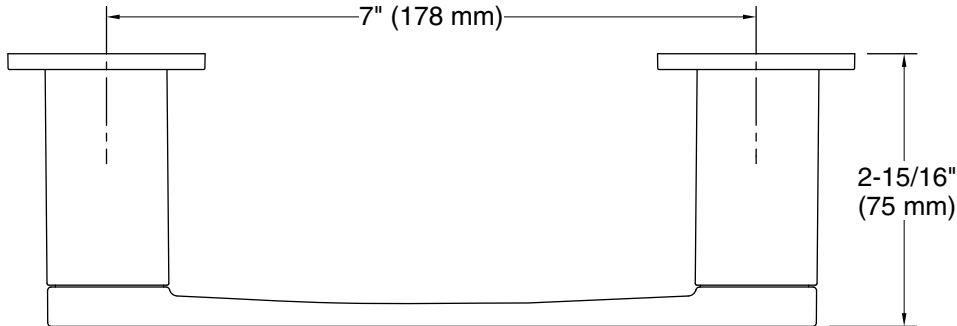

**Honesty®**  
Pivoting toilet paper holder  
**K-26638**

**Features**

- Pivoting holder makes changing toilet paper quick and simple
- Coordinates with Honesty faucets accessories, and showering components to complete your bathroom

### Technical Information

All product dimensions are nominal.

Material: Zinc