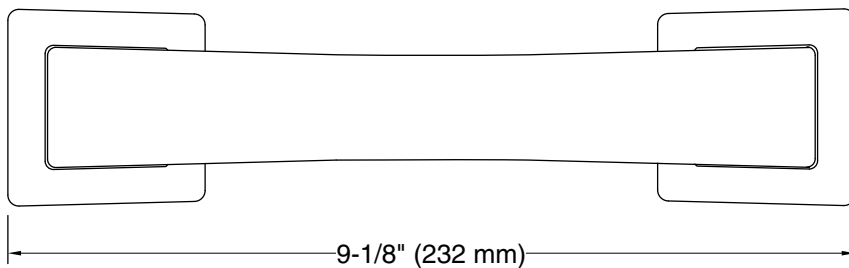

**Honesty®**  
Pivoting toilet paper holder  
**K-26638**

**Features**

- Pivoting holder makes changing toilet paper quick and simple
- Coordinates with Honesty faucets accessories, and showering components to complete your bathroom

### Technical Information

All product dimensions are nominal.

Material: Zinc