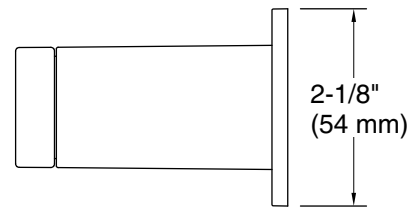

Technical Information

All product dimensions are nominal.

Material: Zinc

Notes

Install this product according to the installation instructions.

CAUTION: Risk of personal injury. Do not install these products in any area where they are likely to be used inadvertently as a grab bar or support bar. These products are not designed or intended for use as a grab bar or support bar.