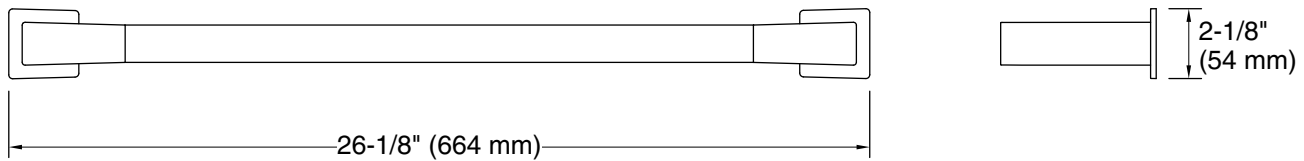

Technical Information

All product dimensions are nominal.

Material: Zinc, Stainless Steel

Notes

Install this product according to the installation instructions.

CAUTION: Risk of personal injury. Do not install these products in any area where they are likely to be used inadvertently as a grab bar or support bar. These products are not designed or intended for use as a grab bar or support bar.