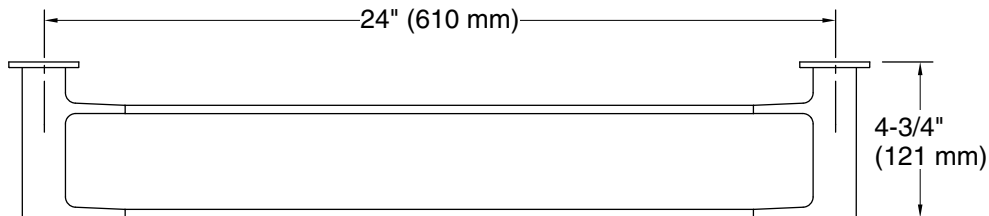

Technical Information

All product dimensions are nominal.

Material: Zinc, Stainless Steel

Notes

Install this product according to the installation instructions.

CAUTION: Risk of personal injury. Do not install these products in any area where they are likely to be used inadvertently as a grab bar or support bar. These products are not designed or intended for use as a grab bar or support bar.