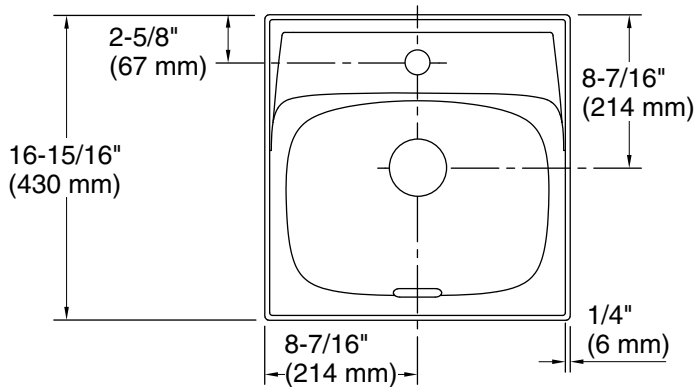

### Features

- Single faucet hole at deck center
- Square basin
- Semi-recessed design extends beyond front of vanity top
- Ultra-thin edges
- Excellent water containment
- Center drain
- With overflow

### Technical Information

All product dimensions are nominal.