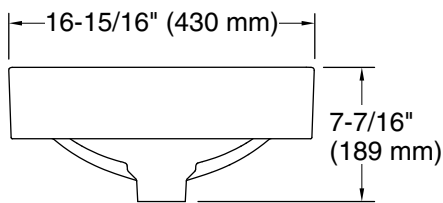

### Features

- Single faucet hole at deck center
- Square basin
- Semi-recessed design extends beyond front of vanity top
- Ultra-thin edges
- Excellent water containment
- Center drain
- With overflow

### Technical Information

All product dimensions are nominal.