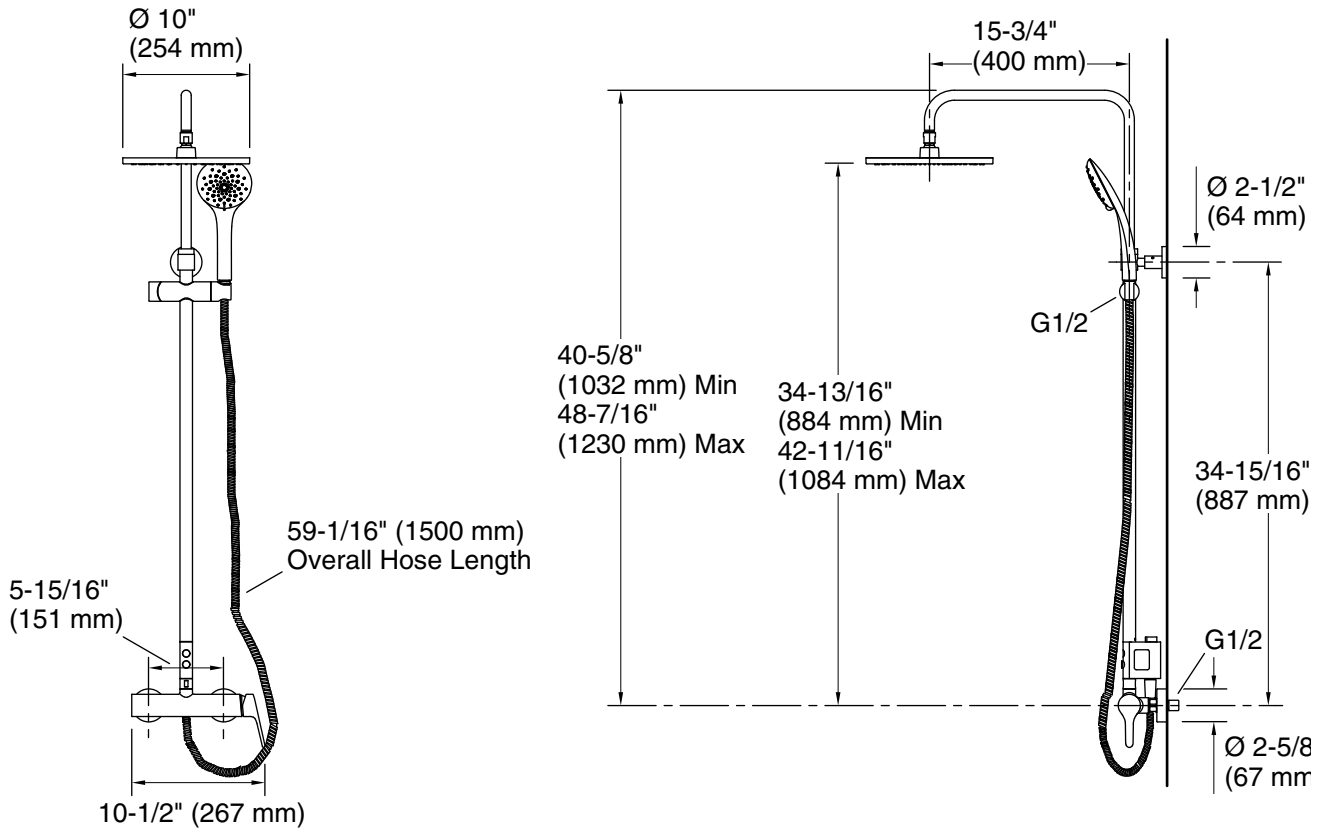

Features

- Includes shower column with integrated mixing valve, 10" rainhead, multifunction handshower, hose, handshower holder, and push-button diverter
- Single lever handle allows for both volume and temperature control
- Single-function round rainhead features Full Coverage with Katalyst technology, a drenching spray experience ideal for rinsing shampoo from hair
- Column's push-button diverter easily switches between rainhead and handshower outlets
- Renew™ multifunction handshower features three sprays: wide coverage with Katalyst technology, massage, and targeted
- Thumb tab allows for a smooth transition between sprays
- MasterClean™ sprayface features an easy-to-clean surface that withstands mineral buildup
- Includes 60" (1524 mm) smooth hose
- Easy-to-adjust handshower holder slides up/down shower column with left-side release; locks in place at your preferred height
- Cold-water release expels cold water ahead of your next shower, for a warm experience the moment you turn on the faucet
- 2.5 gpm (9.5 lpm) maximum flow rate at 60 psi (4.14 bar)
- Part of the Accliv bathroom faucet and showering collection
- KOHLER ceramic disc valves exceed industry longevity standards for a lifetime of durable performance

Material

- Premium material construction for durability and reliability
- KOHLER finishes resist corrosion and tarnishing

Installation

- Wall-mount
- G 1/2 inlet connection

**Codes/Standards**

None Applicable

See website for detailed warranty information.

Technical Information

All product dimensions are nominal.

Notes

Install this product according to the installation instructions.