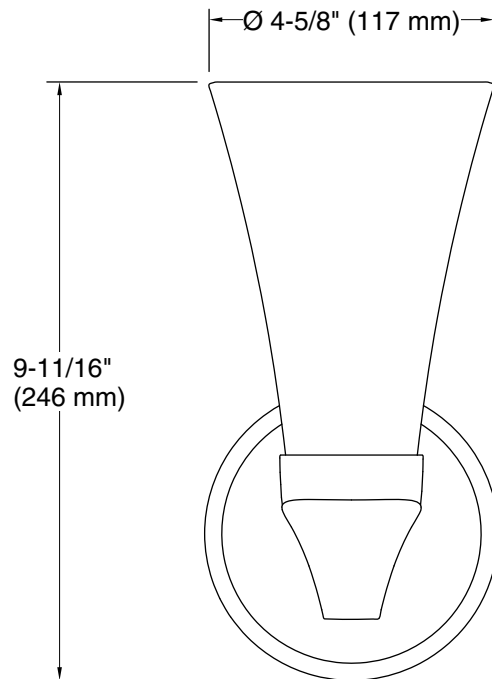

Color	Code	Description
	BNL	Brushed Nickel
	CPL	Polished Chrome
	BLL	Matte Black
	2GL	Brushed Moderne Brass

Required Electrical Service

One circuit required.

120 V, 0.5 A, 60 Hz

Technical Information

All product dimensions are nominal.

Material: Steel, Glass, Zinc, Aluminum

Number of Lights: 1

Lighting Type: Socket-based

Socket Type: E-12 Candelabra

Number of Shades: 1

Shade Type: Frosted Glass

Hanging Type: Non-hanging

Notes