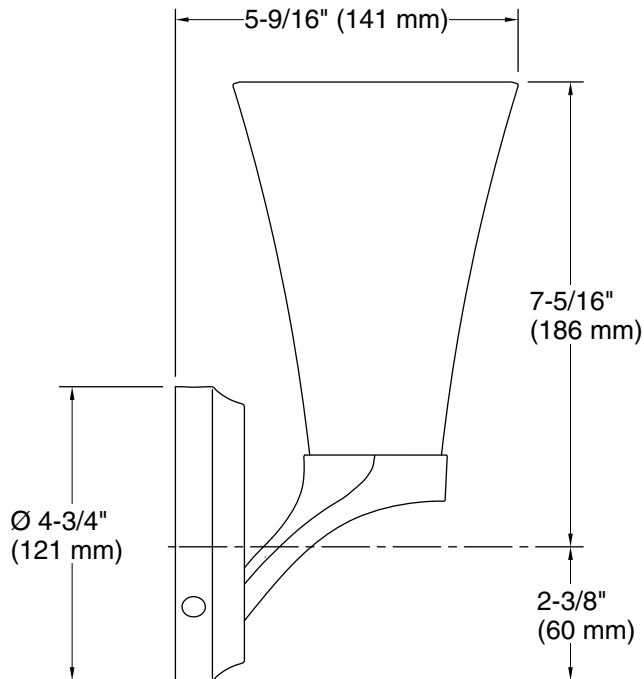

Features

- Painted glass shade perfectly diffuses the light, reducing glare in the bathroom
- Requires bulb with candelabra (E12) base; B10 bulb recommended (sold separately)
- Suitable for damp locations, per UL 1598
- Coordinates with other products in the Simplice collection
- Fixture is dimmable when paired with dimmer switch and compatible bulbs

Color	Code	Description
	BNL	Brushed Nickel
	CPL	Polished Chrome
	BLL	Matte Black
	2GL	Brushed Moderne Brass

Required Electrical Service

One circuit required.

120 V, 0.5 A, 60 Hz

Technical Information

All product dimensions are nominal.

Material: Steel, Glass, Zinc, Aluminum

Number of Lights: 1

Lighting Type: Socket-based

Socket Type: E-12 Candelabra

Number of Shades: 1

Shade Type: Frosted Glass

Hanging Type: Non-hanging

Notes