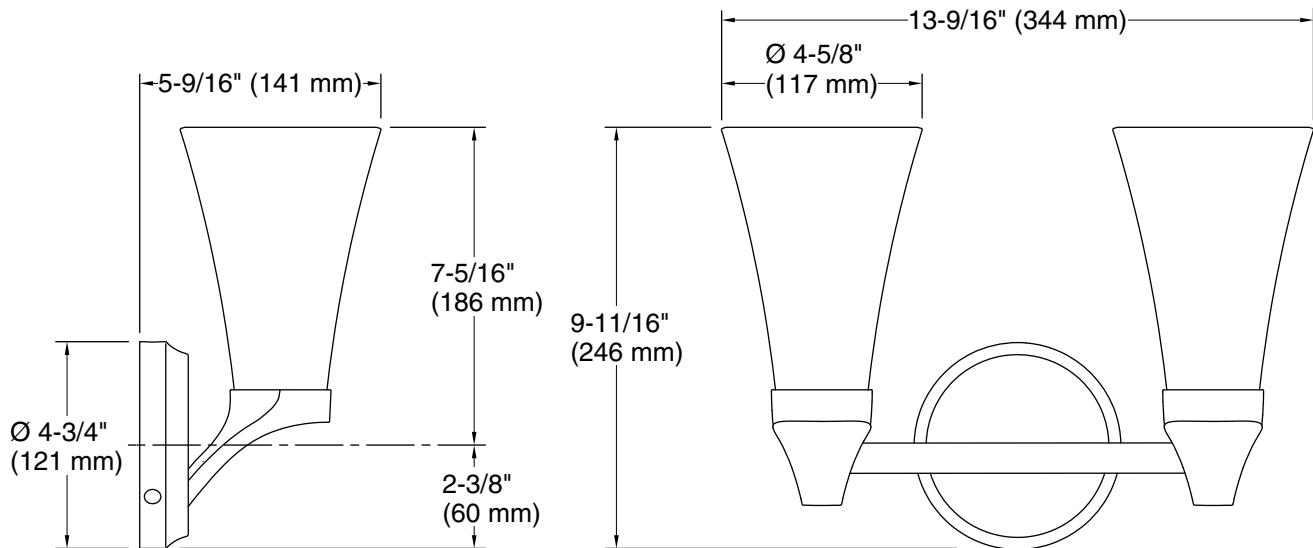

Required Electrical Service

One circuit required.

120 V, 1 A, 60 Hz

Technical Information

All product dimensions are nominal.

Material: Steel, Glass, Aluminum, Zinc

Number of Lights: 2

Lighting Type: Socket-based

Socket Type: E-12 Candelabra

Number of Shades: 2

Shade Type: Frosted Glass

Hanging Type: Non-hanging

Notes

Install this product according to the installation instructions.