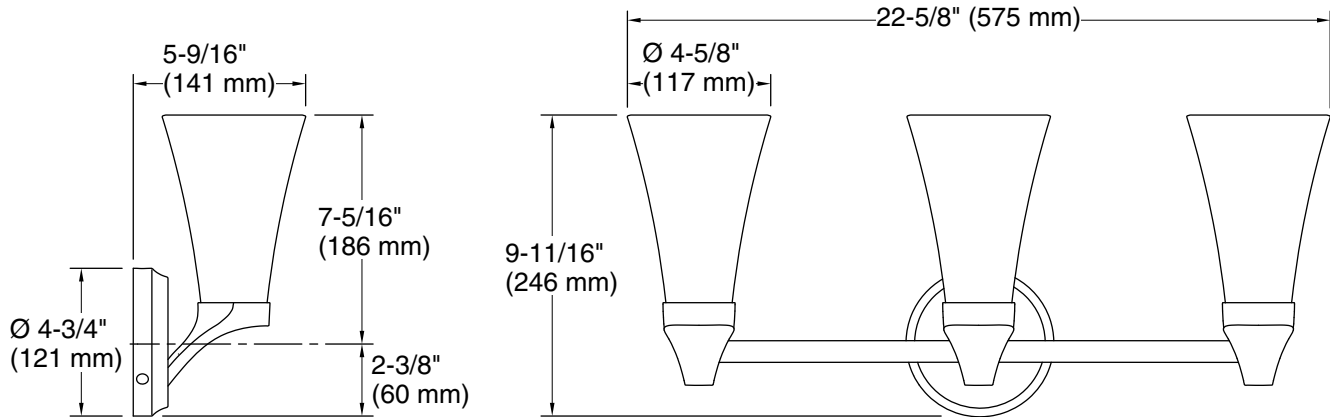

Required Electrical Service

One circuit required.

120 V, 1.5 A, 60 Hz

Notes

Install this product according to the installation instructions.

Technical Information

All product dimensions are nominal.

Material: Steel, Glass, Aluminum, Zinc

Number of Lights: 3

Lighting Type: Socket-based

Socket Type: E-12 Candelabra

Number of Shades: 3

Shade Type: Frosted Glass

Hanging Type: Non-hanging