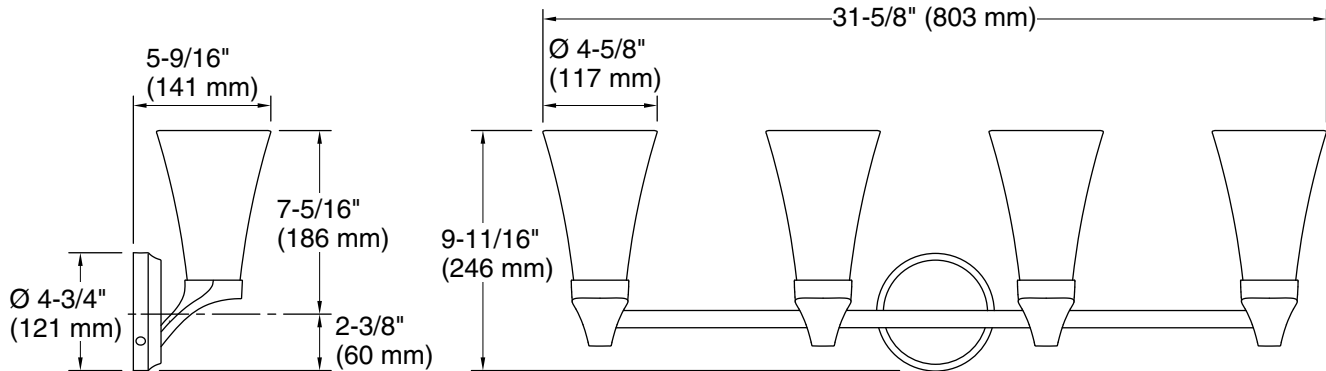

Required Electrical Service

One circuit required.

120 V, 2 A, 60 Hz

Technical Information

All product dimensions are nominal.

Material: Steel, Glass, Aluminum, Zinc

Number of Lights: 4

Lighting Type: Socket-based

Socket Type: E-12 Candelabra

Number of Shades: 4

Shade Type: Frosted Glass

Hanging Type: Non-hanging

Notes

Install this product according to the installation instructions.