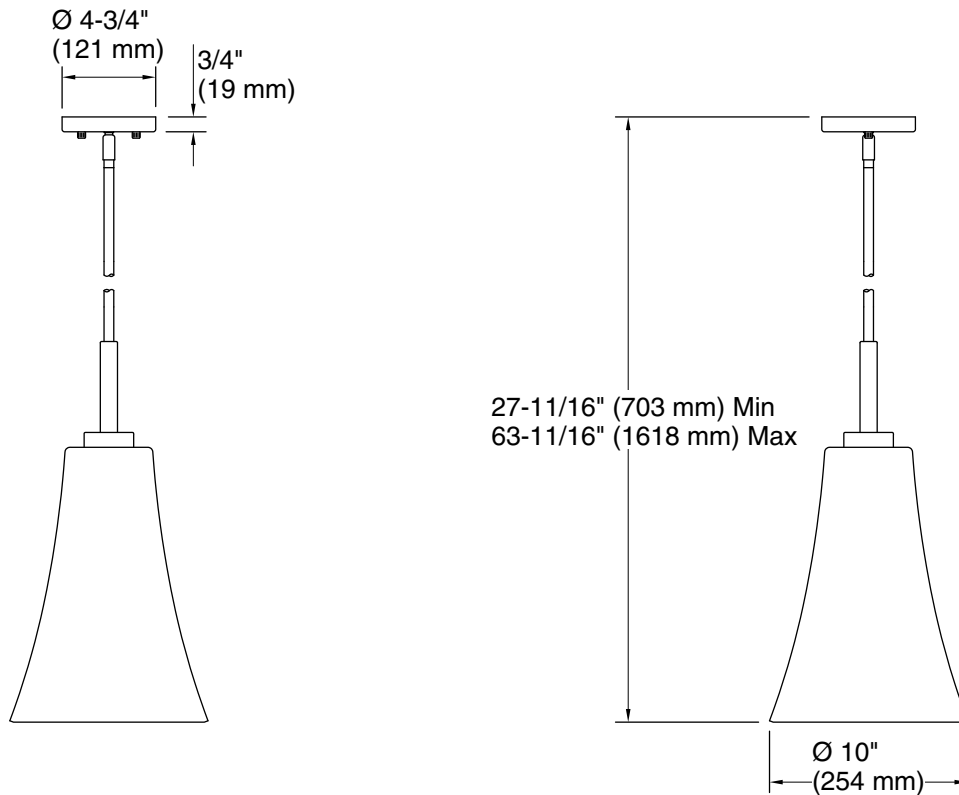

Required Electrical Service

One circuit required.

120 V, 0.5 A, 60 Hz

Technical Information

All product dimensions are nominal.

Material:	Steel, Glass, Aluminum, Brass
Number of Lights:	1
Lighting Type:	Socket-based
Socket Type:	E-26 Medium
Number of Shades:	1
Shade Type:	Seeded Glass
Hanging Type:	Downrod
Downrod Detail:	3 x 12" (305 mm), 1 x 6" (152 mm)
Height:	27-11/16" (704 mm) - 63-11/16" (1618 mm)