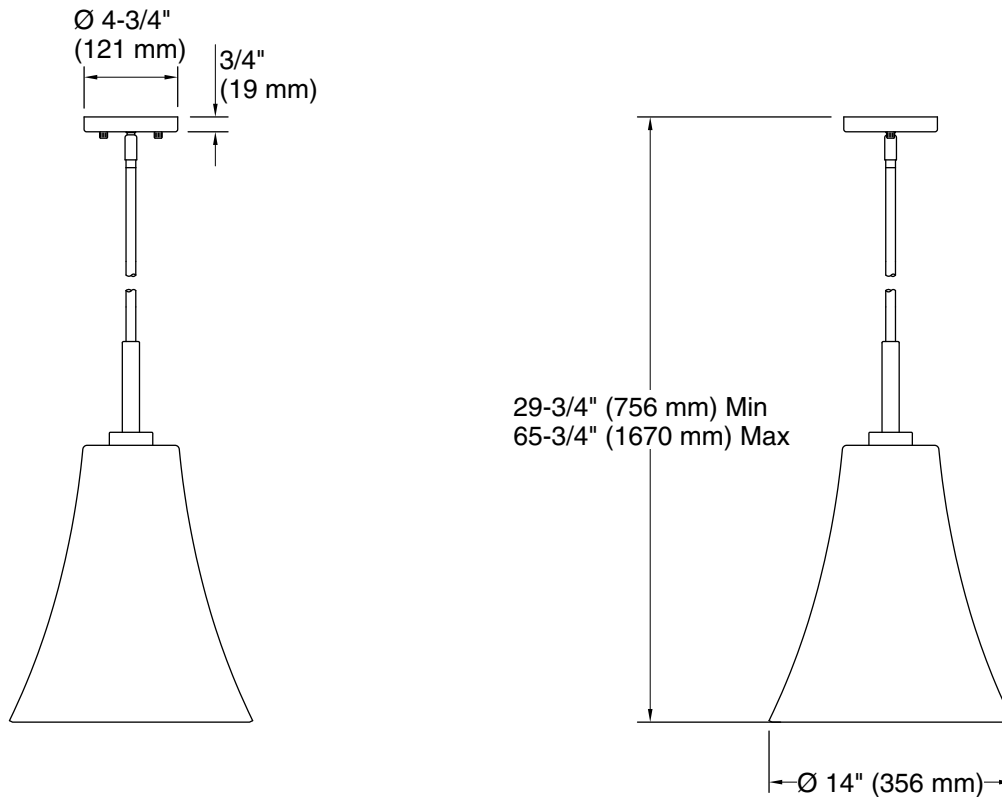

Required Electrical Service

One dedicated circuit required.

120 V, 0.5 A, 60 Hz

Technical Information

All product dimensions are nominal.

Material:	Steel, Glass, Aluminum, Brass
Number of Lights:	1
Lighting Type:	Socket-based
Socket Type:	E-26 Medium
Number of Shades:	1
Shade Type:	Seeded Glass
Hanging Type:	Downrod
Downrod Detail:	1 x 6" (152 mm), 3 x 12" (305 mm)
Height:	29-13/16" (757 mm) - 65-13/16" (1671 mm)