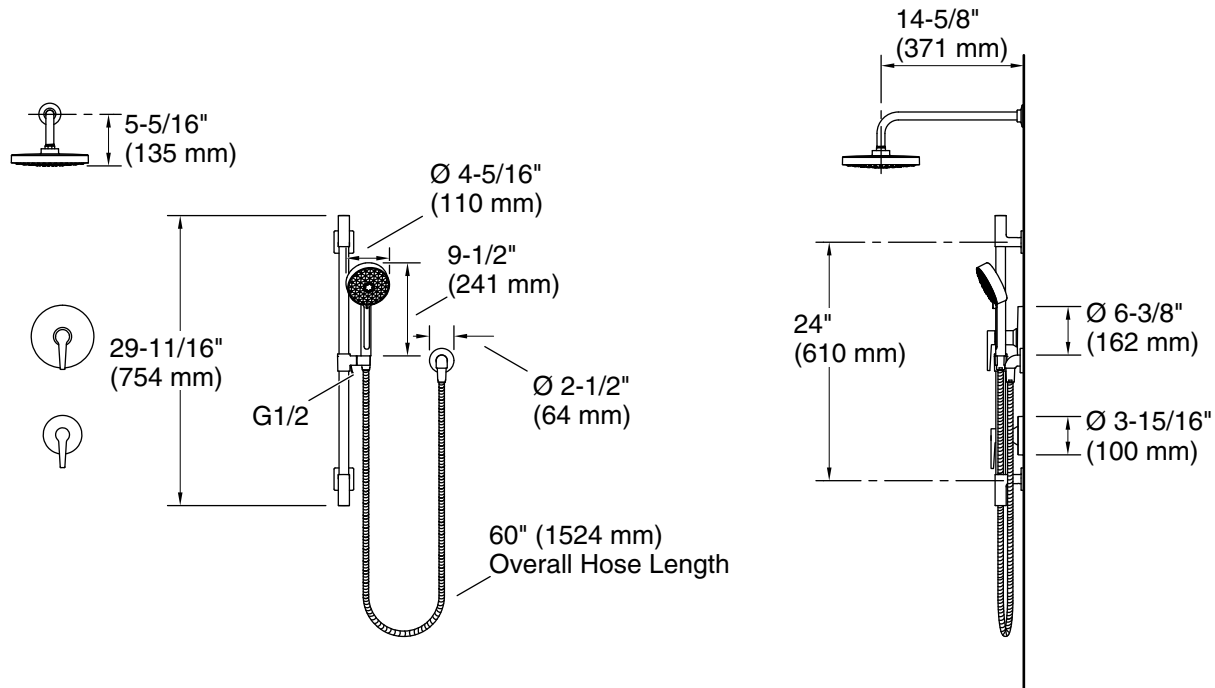

Technical Information

All product dimensions are nominal.

Drain included: No

Handshower:

Rated maximum flow: 1.75 gal/min (6.6 l/min)

Notes

Install this product according to the installation guide.