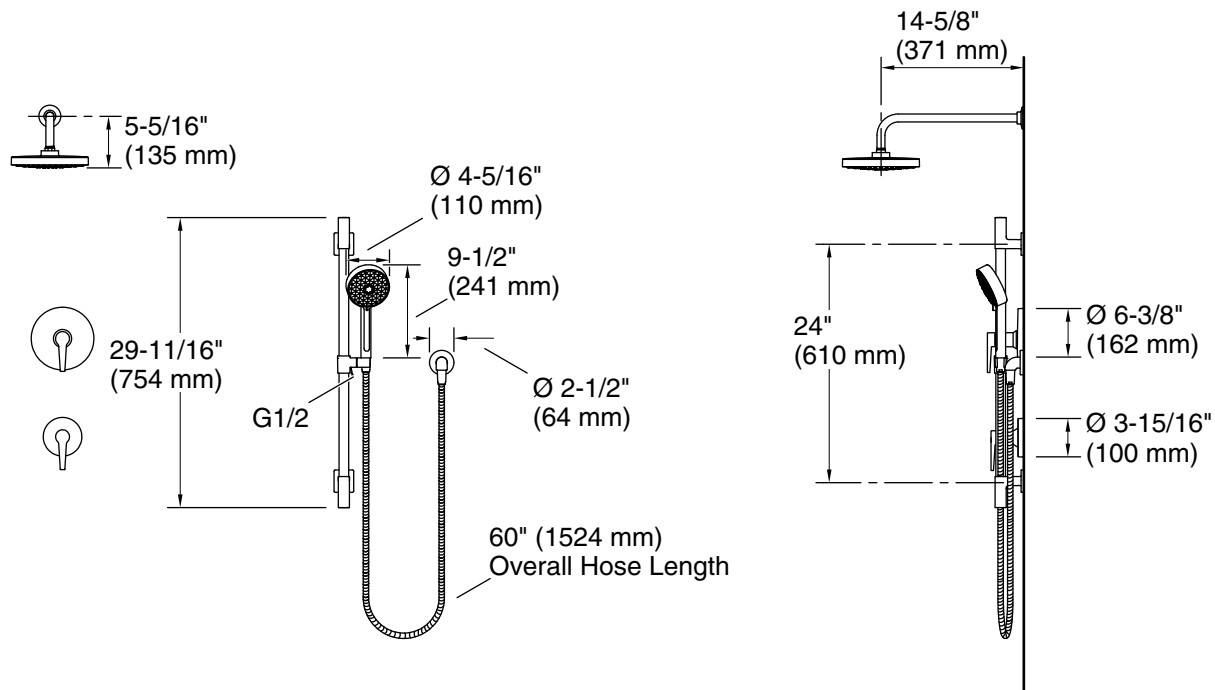

### Features

- Multifunction handshower offers three spray experiences: wide coverage, intense drenching, and targeted
- Wide coverage spray produces an encompassing spray for everyday use
- Intense drenching spray delivers a forceful spray ideal for rinsing shampoo from hair
- Targeted spray is a focused stream for targeting sore muscles or use as a utility spray
- Handshower holder pivots to adjust the angle of the spray
- Simple thumb tab smoothly transitions between sprays
- Single-function rainhead
- A single handle controls both on/off activation and temperature setting
- MasterClean™ sprayface features an easy-to-clean surface that withstands mineral buildup and maximizes spray performance
- 2.5 gpm (9.5 lpm) maximum flow rate at 45 psi (3.1 bar)
- 60" (1524 mm) hose length
- Adjustable mounting brackets offer installation flexibility
- Includes handshower, rainhead, rainhead arm with flange, wall-mount supply elbow with check valve, 24" slidebar, 60" (1524 mm) hose, valve trim, mounting hardware

### Included Components

K-10124 Right-angle Shower Arm and Flange  
K-22172 Wall-mount supply elbow with check valve  
K-72415-Y Three-function handshower, 2.5 gpm  
K-76464-Y 8" single-function rainhead, 2.5 gpm  
K-9514 60" Shower Hose  
K-98342 30" deluxe slidebar  
K-T97091-4 MasterShower® transfer valve trim  
K-TS74042-4 Rite-Temp® valve trim

### Technical Information

All product dimensions are nominal.

Drain included: No