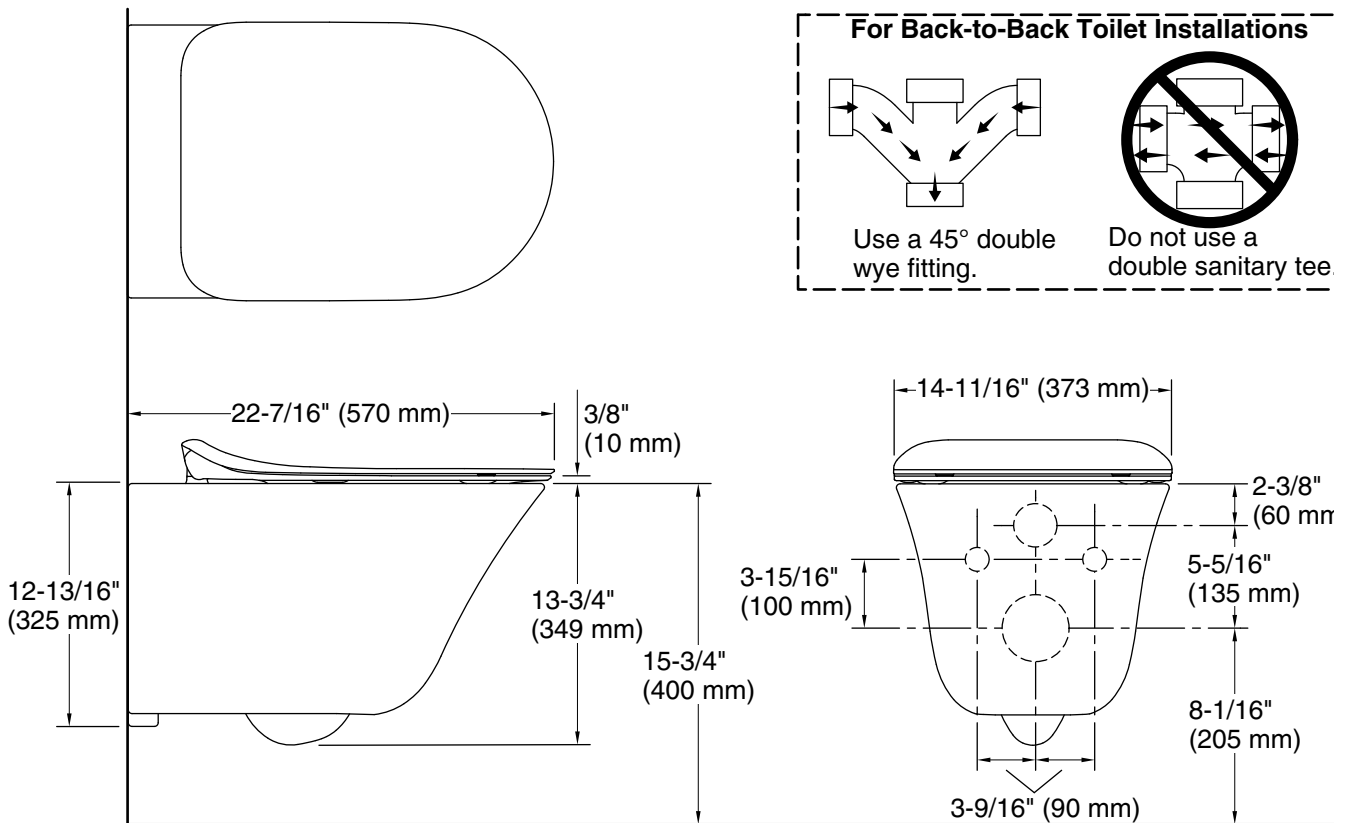

### Features

- Wall-hung toilet bowl
- Round-front bowl offers an ideal solution for smaller bathrooms and powder rooms
- Rim-to-floor height: 15-3/4" (400 mm)
- Dual-flush offers a choice of 2.0 or 4.0 lpf (.53 or 1.06 gpf)
- In-wall tank and dual-flush actuator plate sold separately
- 2-9/16" (65 mm) fully glazed trapway
- Skirted trapway and rimless design simplify cleaning
- Includes Quiet-Close™ round-front seat and lid
- Slim seat design creates a sleek look

### Installation

- Wall-mount
- 205 mm (8 inch) rough-in when installed at 400 mm height

### Technical Information

All product dimensions are nominal.

Toilet type:	Wall-hung
Waste Outlet:	Wall
Trap passageway:	2-9/16" (65 mm)
Rim to water surface:	8-5/8" (219 mm)