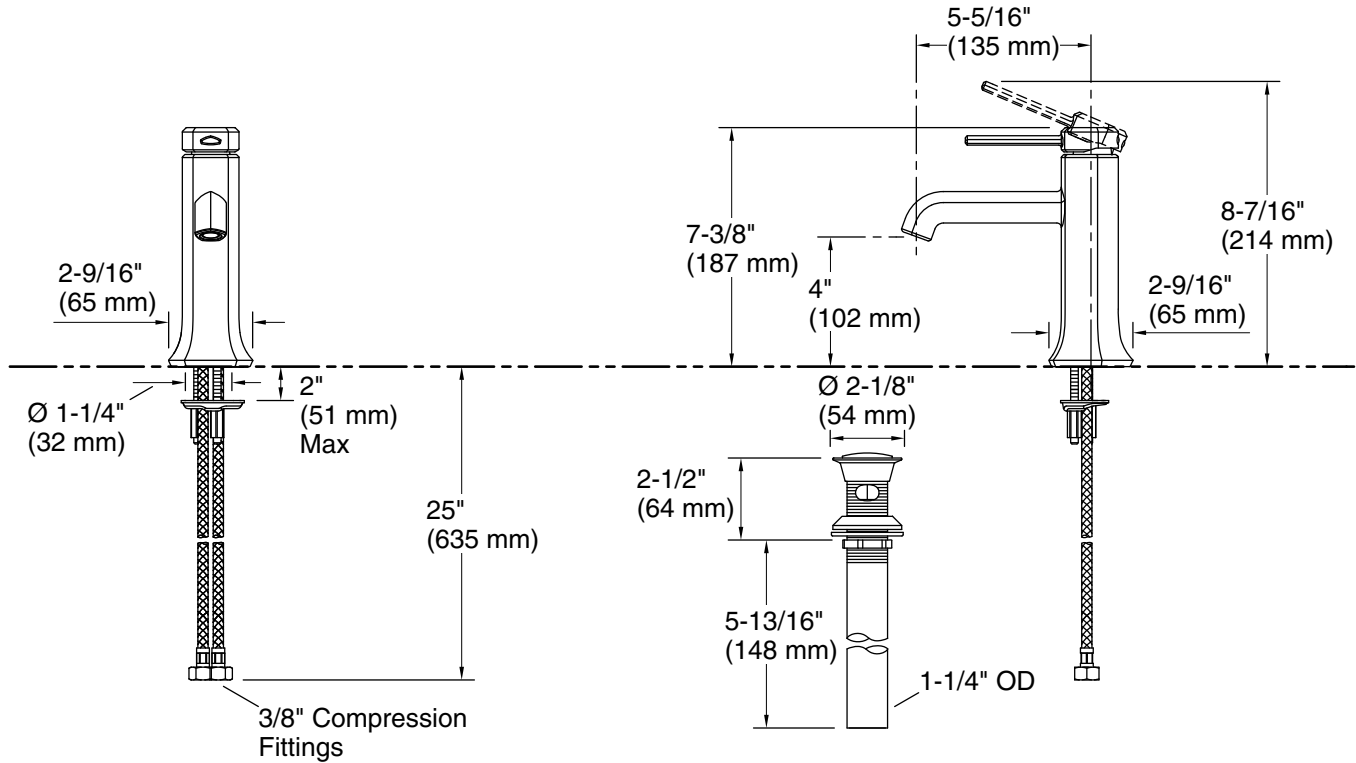

Features

- A single handle controls both on/off activation and temperature setting
- 5-5/16" (135 mm) spout reach
- 0.5 gpm (1.9 lpm) maximum flow rate at 60 psi (4.14 bar)
- KOHLER® ceramic disc valves exceed industry longevity standards for a lifetime of durable performance
- Metal pop-up drain with lift rod and tailpiece
- Part of the Occasion bathroom faucet and accessory collection

Technical Information

All product dimensions are nominal.

Faucet:

Flow rate: 0.5 gal/min (1.9 l/min)

Drain included: Yes

Drain with overflow: Yes

Spout:

Spout reach: 5-5/16" (135 mm)