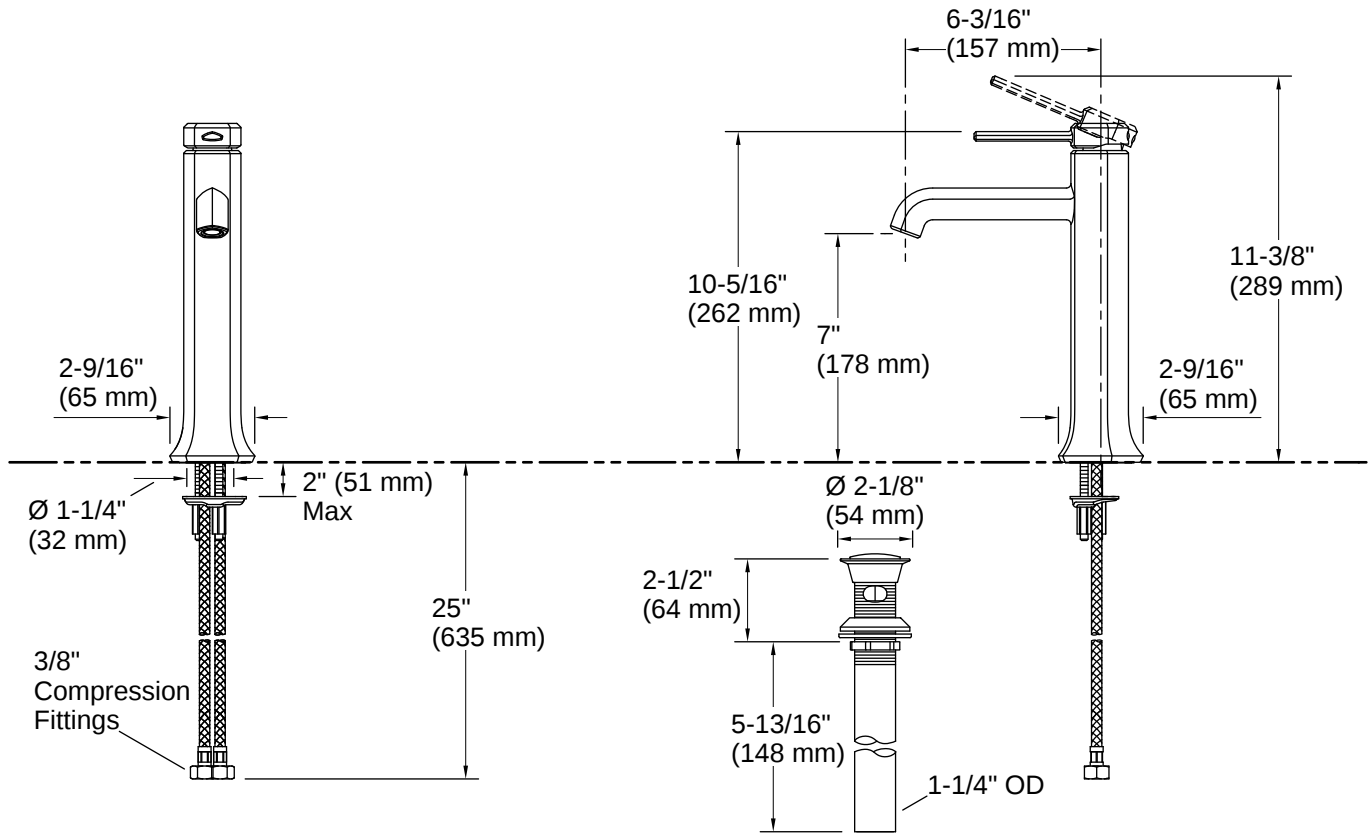

### Spout

Spout Reach: 6-3/16" (157 mm)

Drain With Overflow: Yes

## Installation

- Single hole
- Preattached flexible supply lines simplify installation