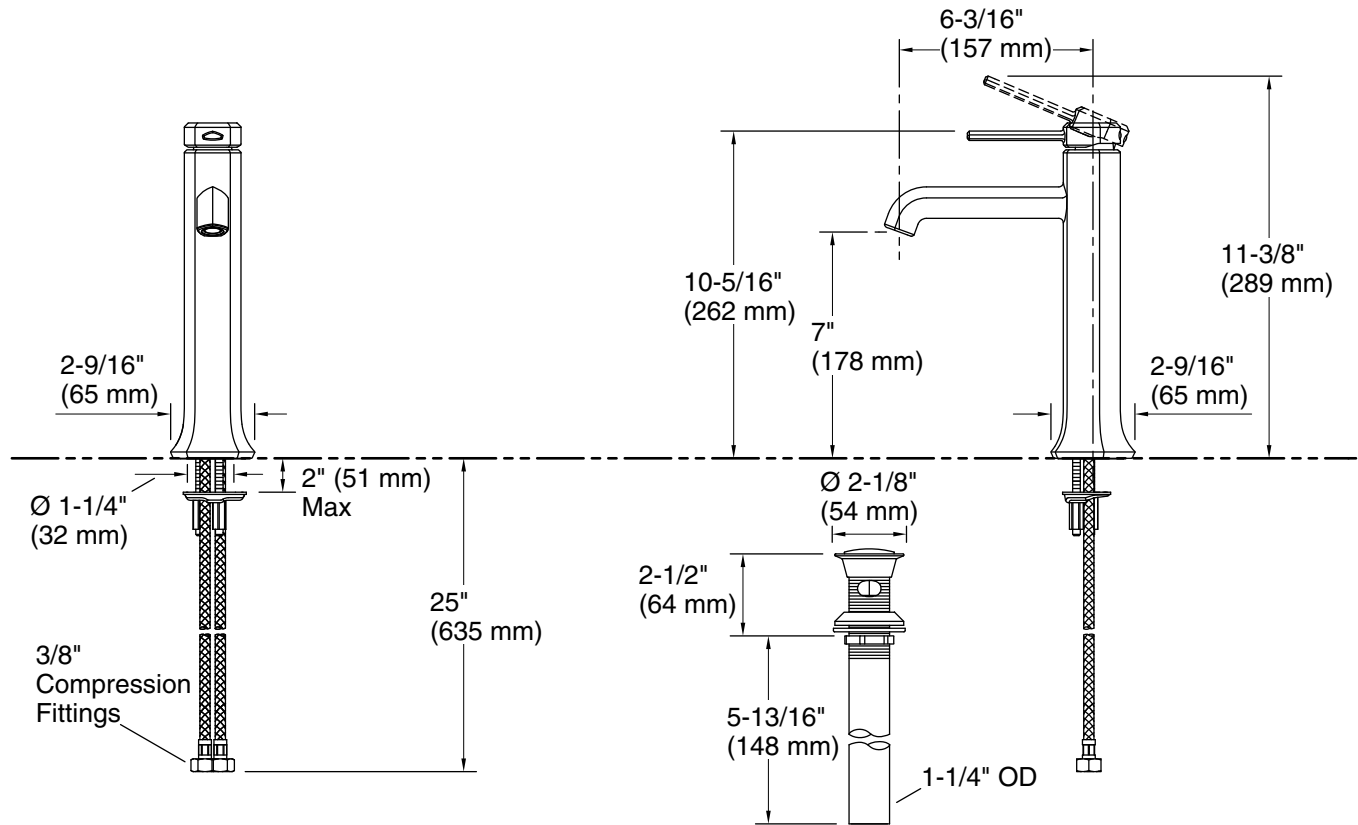

Features

- A single handle controls both on/off activation and temperature setting
- 7" (178 mm) spout height
- 6-3/16" (157 mm) spout reach
- 1.2 gpm (4.5 lpm) maximum flow rate at 60 psi (4.14 bar)
- KOHLER® ceramic disc valves exceed industry longevity standards for a lifetime of durable performance
- Metal touch-activated drain with 1-1/4" tailpiece
- Ideal for vessel sink applications
- Part of the Occasion bathroom faucet and accessory collection

Technical Information

All product dimensions are nominal.

Faucet:

Flow rate: 1.2 gal/min (4.5 l/min)

Drain included: Yes

Drain with overflow: Yes

Spout:

Spout reach: 2-9/16" (65 mm)