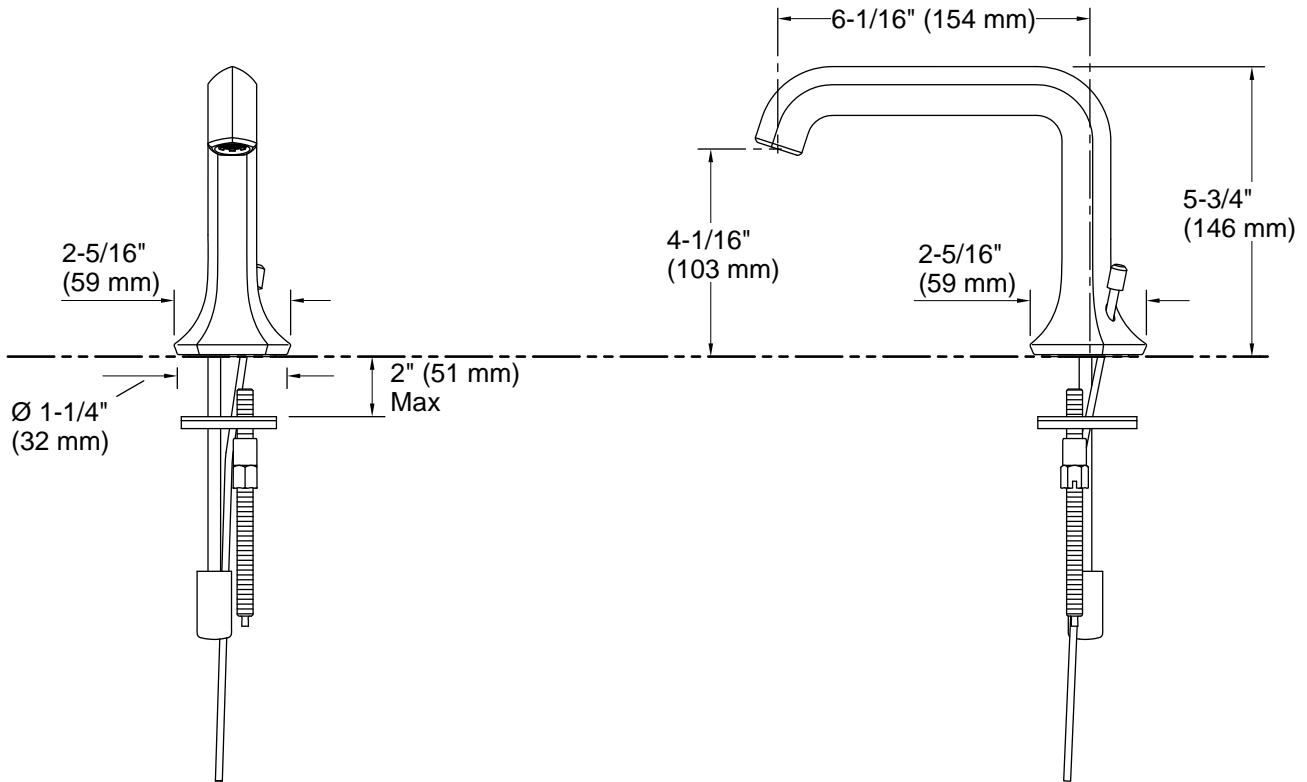

Features

- 6" (152 mm) spout reach
- 0.5 gpm (1.9 lpm) maximum flow rate at 60 psi (4.14 bar)
- Laminar flow
- Metal pop-up drain with lift rod and 1-1/4" tailpiece
- Part of the Occasion bathroom faucet and accessory collection

Material

- Premium metal construction for durability and reliability
- KOHLER finishes resist corrosion and tarnishing

Installation

- For 8" – 16" (203 – 406 mm) centers
- Deck-mount

Required Products/Accessories

Technical Information

All product dimensions are nominal.

Faucet:

- Flow rate: 0.5 gal/min (1.9 l/min)
- Drain included: Yes
- Drain with overflow: Yes

Spout:

- Spout reach: 6-1/16" (154 mm)

Handshower:

- Rated maximum flow: 0 gal/min (0 l/min)