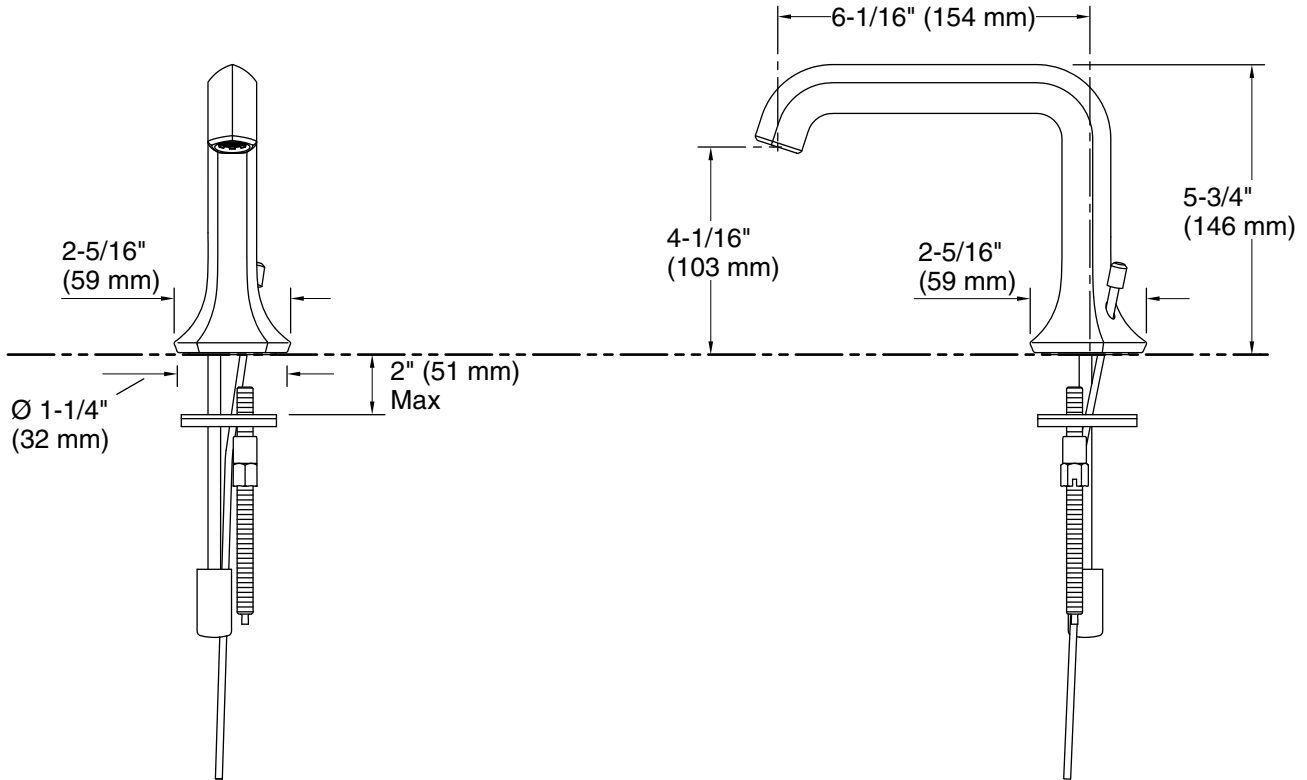

Features

- 6" (152 mm) spout reach
- 0.5 gpm (1.9 lpm) maximum flow rate at 60 psi (4.14 bar)
- Laminar flow
- Metal pop-up drain with lift rod and 1-1/4" tailpiece
- Part of the Occasion bathroom faucet and accessory collection

Material

- Premium metal construction for durability and reliability
- KOHLER® finishes resist corrosion and tarnishing

Installation

- For 8" – 16" (203 – 406 mm) centers
- Deck-mount

Required Products/Accessories

Technical Information

All product dimensions are nominal.

Faucet:

- Flow rate: 0.5 gal/min (1.9 l/min)
- Drain included: Yes
- Drain with overflow: Yes

Spout:

- Spout reach: 6-1/16" (154 mm)

Handshower:

- Rated maximum flow: 0 gal/min (0 l/min)