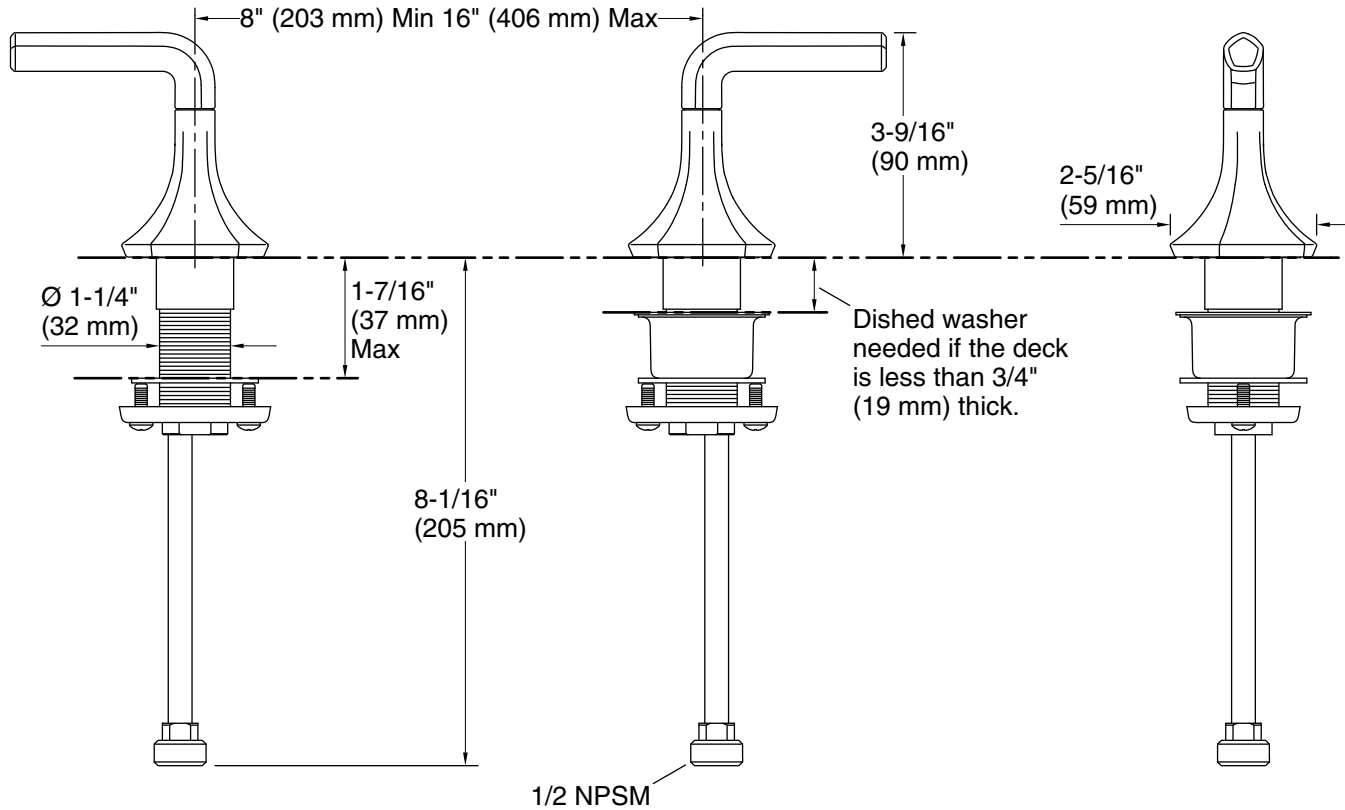

10-21-2024 00:47 - US/CA

THE BOLD LOOK
OF **KOHLER®**

Technical Information

All product dimensions are nominal.

Faucet:

Flow rate: 1.2 gal/min (4.5 l/min)

Drain included: No

Drain with overflow: Yes