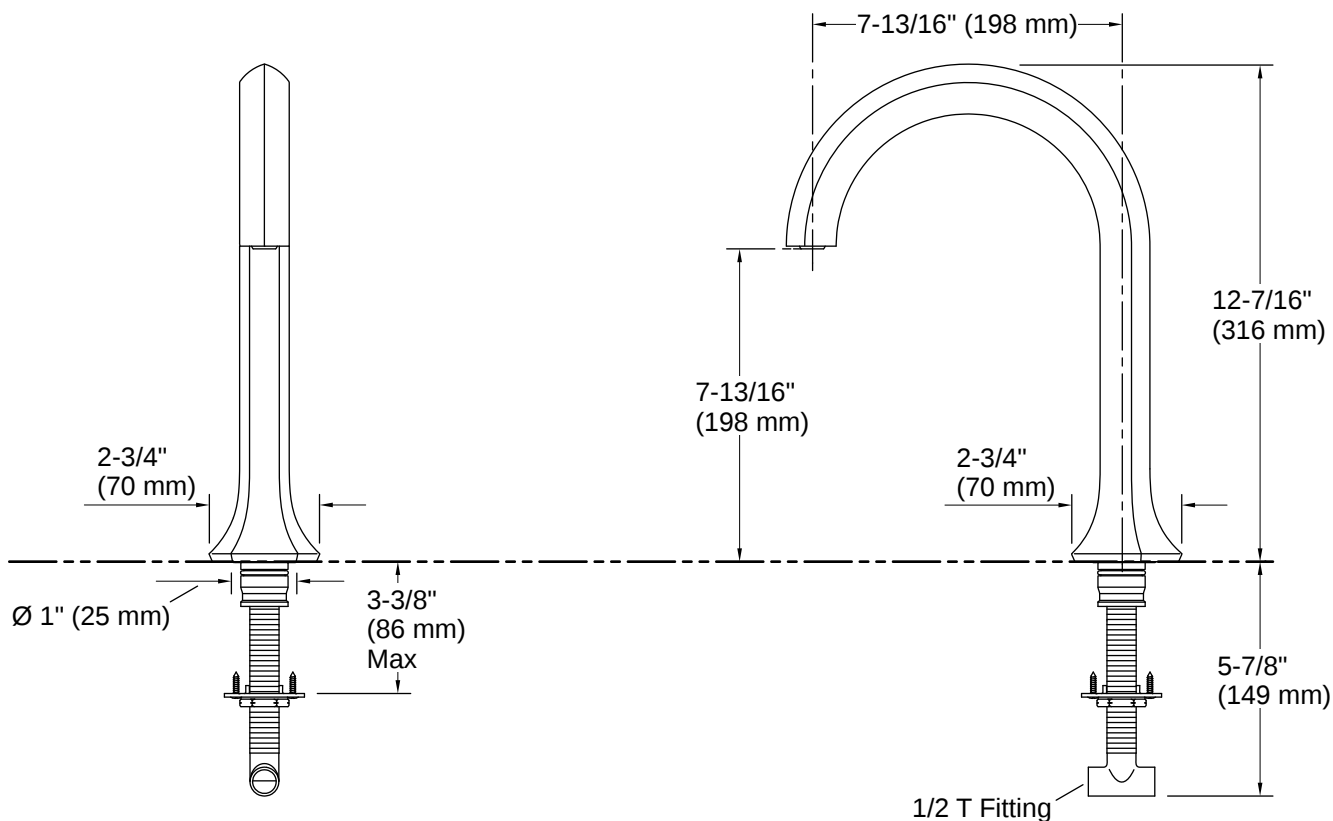

Installation

- Deck-mount

Installation Notes

Install this product according to the installation instructions.