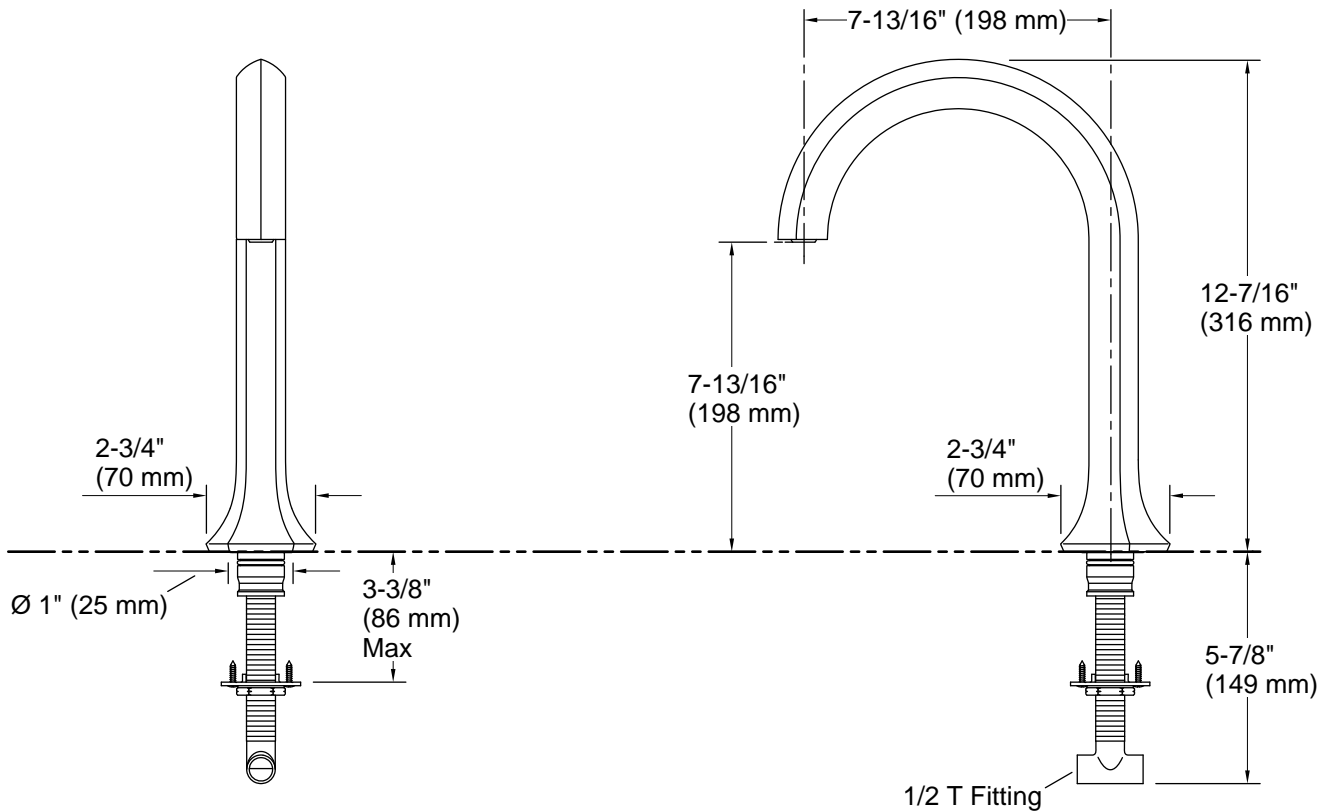

Features

- Nondiverter spout
- 7-3/4" (197 mm) spout reach
- Part of the Occasion bathroom faucet and accessory collection

Material

- Premium metal construction for durability and reliability
- KOHLER finishes resist corrosion and tarnishing

Installation

- Deck-mount

Required Products/Accessories

K-27018-3 Deck-mount bath faucet handles with Cross design

or

K-27018-4 Deck-mount bath faucet handles with Lever design

or

K-27019-4 Deck-mount bath faucet handle

Technical Information

All product dimensions are nominal.

Drain included: No

Spout:

Spout reach: 7-13/16" (198 mm)

Handshower:

Rated maximum flow: 0 gal/min (0 l/min)