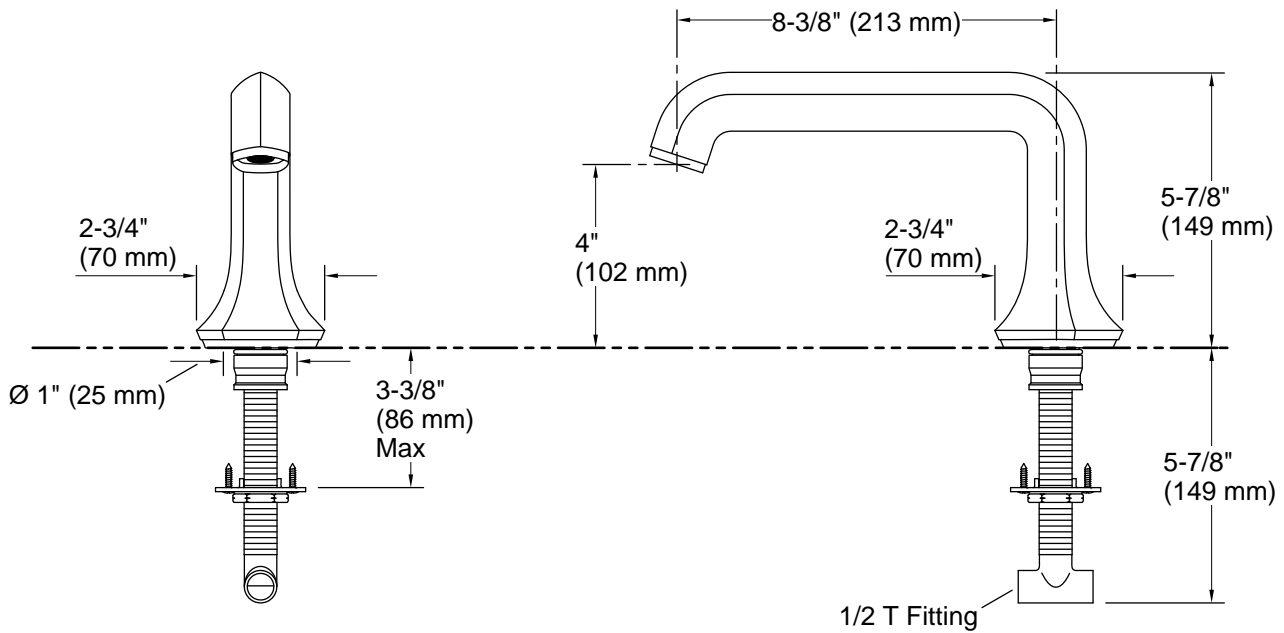

Features

- Nondiverter spout
- 8-1/3" (212 mm) spout reach
- Part of the Occasion bathroom faucet and accessory collection

Material

- Premium metal construction for durability and reliability
- KOHLER finishes resist corrosion and tarnishing

Technical Information

All product dimensions are nominal.

Drain included: No

Spout:

Spout reach: 8-3/8" (213 mm)

Handshower:

Rated maximum flow: 0 gal/min (0 l/min)