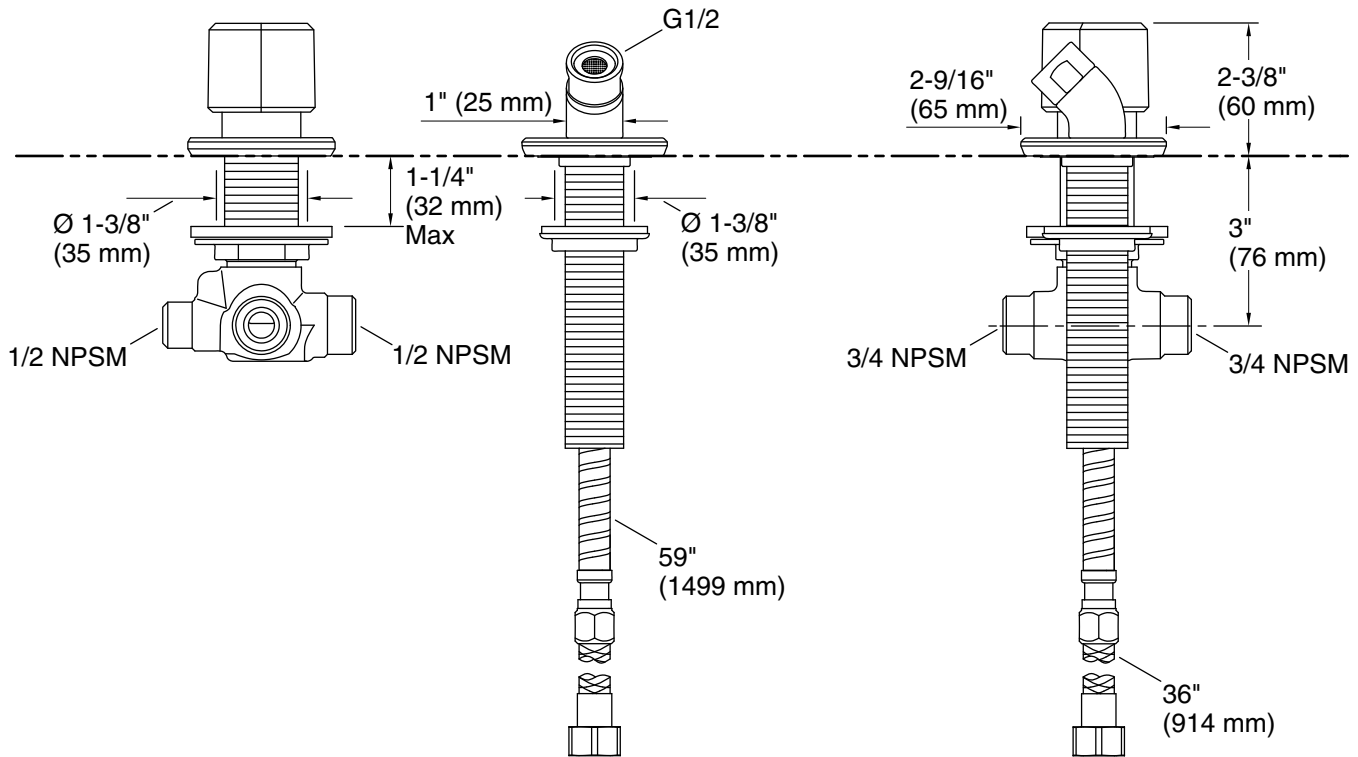

Features

- Push-button diverter
- Diverter valve code-approved for backflow protection
- Includes hose
- 15 gpm (57 lpm) flow rate using 1/2" high-flow valves
- Handshower sold separately
- Part of the Occasion bathroom faucet and accessory collection

Material

- Brass
- KOHLER® finishes resist corrosion and tarnishing

Installation

- Deck- or bath-mount

Recommended Products/Accessories

- K-72421-G Three-function handshower, 1.75 gpm
- K-22165-G Four-function handshower, 1.75 gpm
- K-22166-G Four-function handshower, 1.75 gpm
- 79583 Roughing-in Kit for Deck-Mount Handshowers
- K-23723 Faucet cleaner
- K-27060 18" towel bar
- K-27061 24" towel bar
- K-27062 24" double towel bar
- K-27063 Towel ring
- K-27064 Vertical toilet paper holder
- K-27065 Pivoting toilet paper holder
- K-27069 Robe hook
- K-27128 Toilet paper holder with tray
- K-21335-G Round two-function handshower, 1.75 gpm
- K-27017 Deck-mount bath spout with Straight design
- K-27016 Deck-mount bath spout with Cane design
- K-27019-4 Deck-mount bath faucet handle
- K-27018-3 Deck-mount bath faucet handles with Cross design
- K-27018-4 Deck-mount bath faucet handles with Lever design

Technical Information

All product dimensions are nominal.

Drain included: No

Handshower:

Rated maximum flow: 0 gal/min (0 l/min)