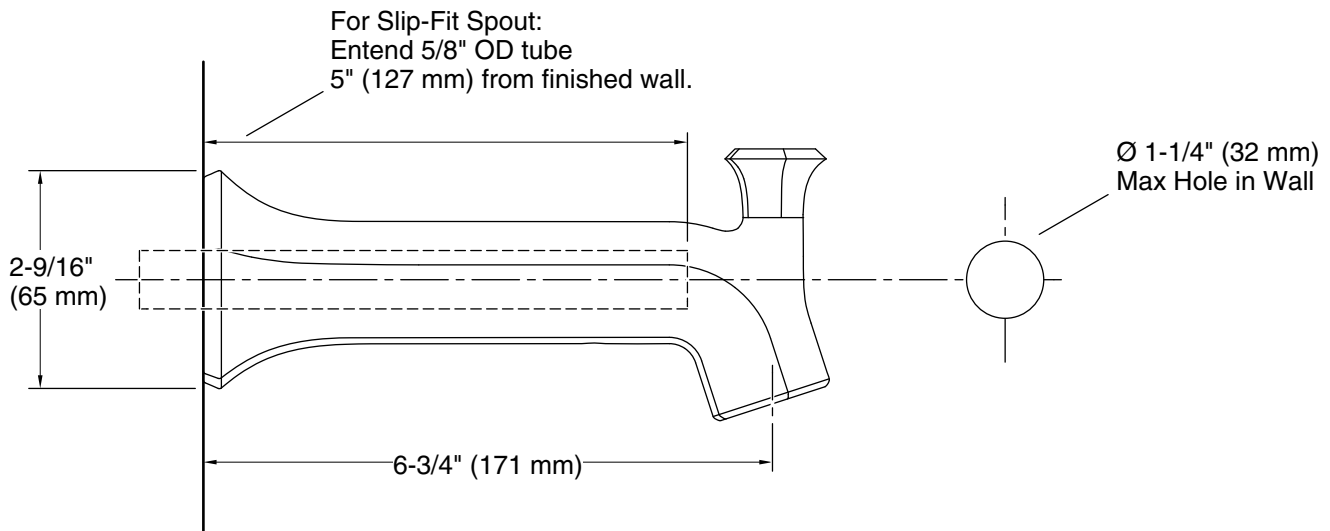

Technical Information

All product dimensions are nominal.

Drain included: No

Spout:

Spout reach: 6-3/4" (171 mm)

Handshower:

Rated maximum flow: 0 gal/min (0 l/min)