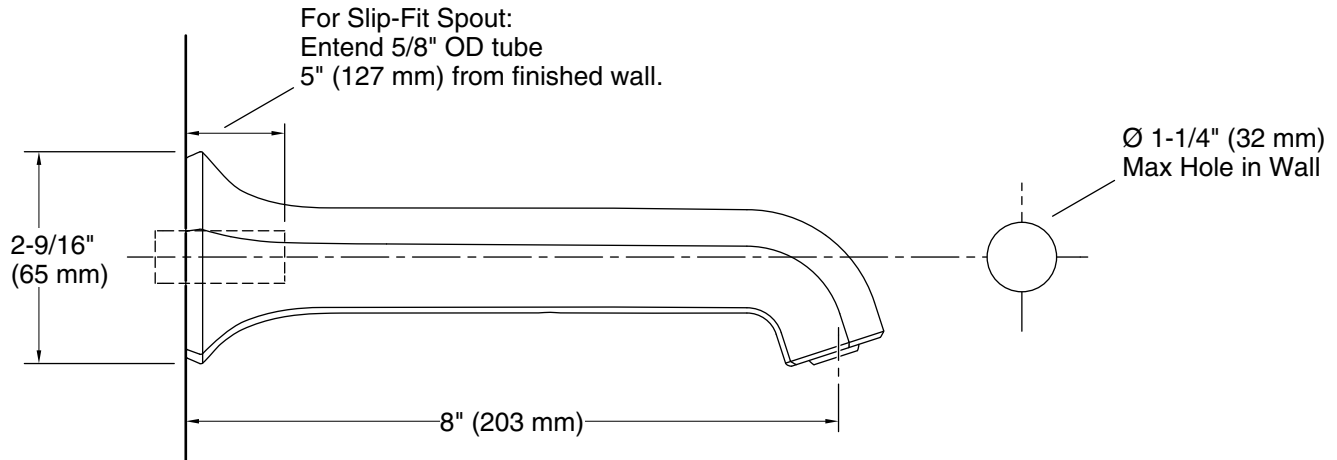

Features

- 8" non-diverter bath spout with slip-fit connection
- 1-1/2" max hole diameter
- Part of the Occasion bathroom faucet and accessory collection
- Diverter valve sold separately

Material

- Premium metal construction for durability and reliability
- KOHLER® finishes resist corrosion and tarnishing

Technical Information

All product dimensions are nominal.

Drain included: No

Spout:

Spout reach: 8" (203 mm)

Handshower:

Rated maximum flow: 0 gal/min (0 l/min)