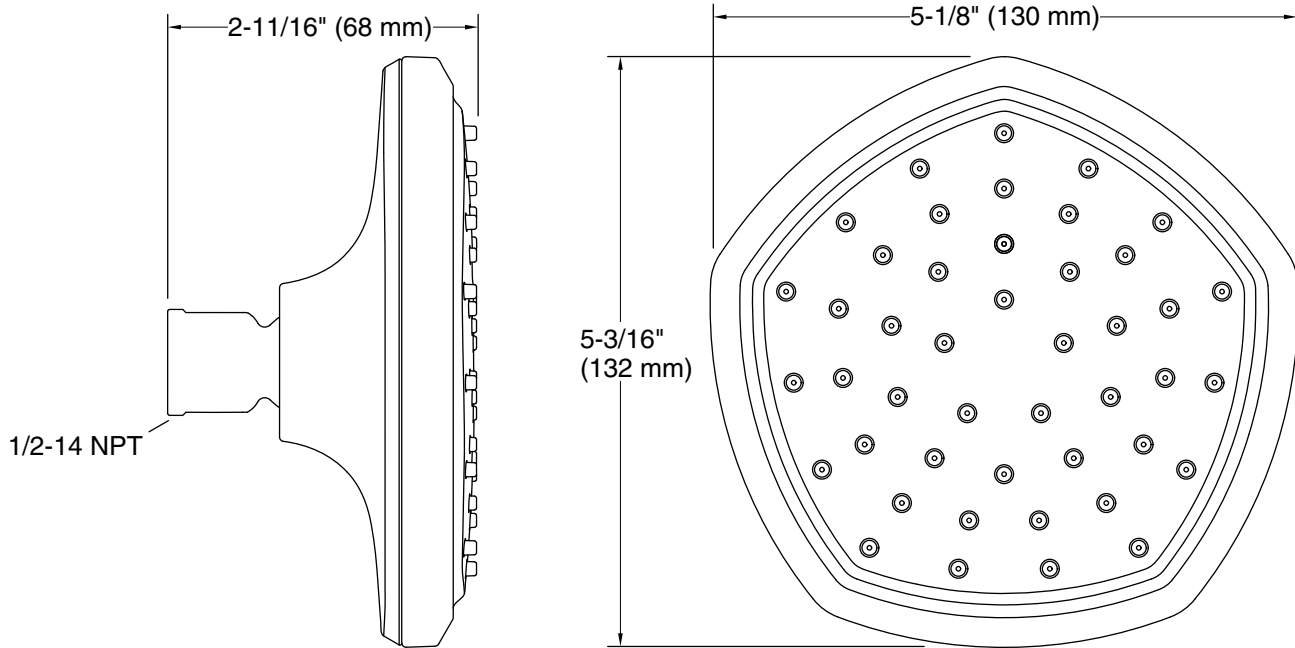

Technical Information

All product dimensions are nominal.

Showerhead/Body Spray:

Rated maximum flow: 1.75 gal/min (6.6 l/min)

Notes

For use with automatic compensating valves rated at 1.75 gal/min (6.6 l/min) or less.