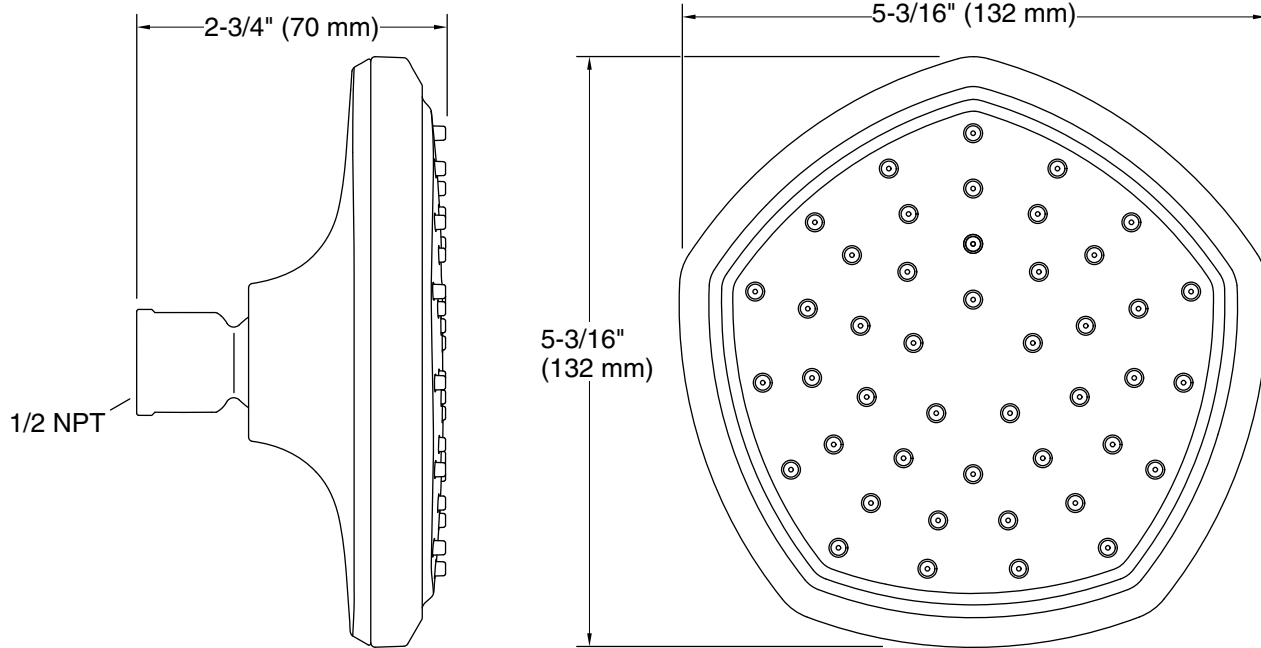

Technical Information

All product dimensions are nominal.

Showerhead/Body Spray:

Rated maximum flow: 2.5 gal/min (9.5 l/min)

Notes

For use with automatic compensating valves rated at 2.5 gal/min (9.5 l/min) or less.

Install this product according to the installation instructions.