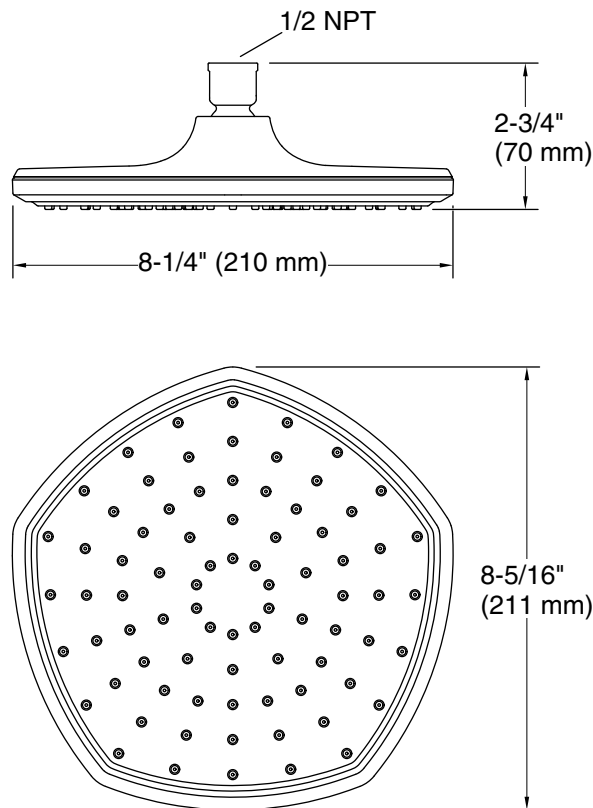

Technical Information

All product dimensions are nominal.

Handshower:

Rated maximum flow: 0 gal/min (0 l/min)

Showerhead/Body Spray:

Rated maximum flow: 1.75 gal/min (6.6 l/min)

Notes

For use with automatic compensating valves rated at 1.75 gal/min (6.6 l/min) or less.