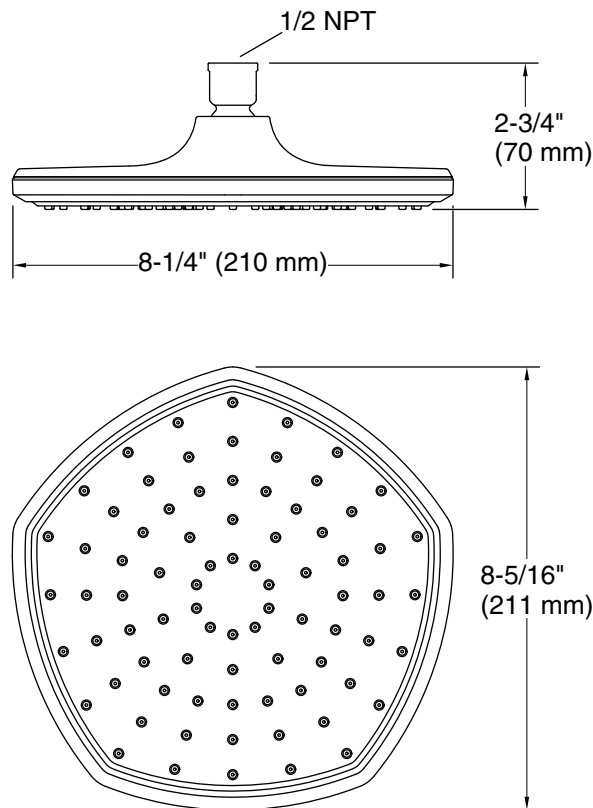

### Installation

- 1/2" -14 NPT connection
- Requires rainhead arm and flange (sold separately)
- Wall- or ceiling-mount

### Technical Information

All product dimensions are nominal.