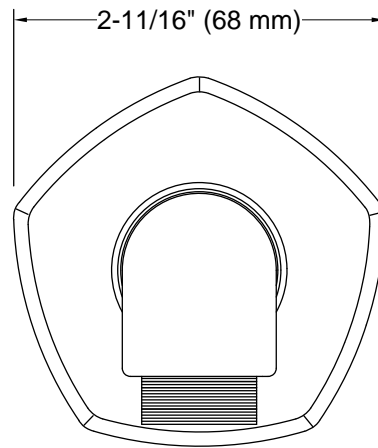

Features

- For use with a handshower and hose (sold separately)
- Includes check valve for backflow prevention
- Part of the Occasion bathroom faucet and accessory collection

Material

- Premium metal construction for durability and reliability
- KOHLER finishes resist corrosion and tarnishing

Technical Information

All product dimensions are nominal.

Handshower:

Rated maximum flow: 0 gal/min (0 l/min)