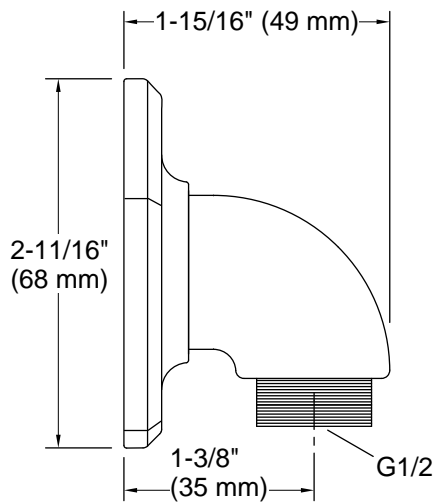

Technical Information

All product dimensions are nominal.

Handshower:

Rated maximum flow: 0 gal/min (0 l/min)