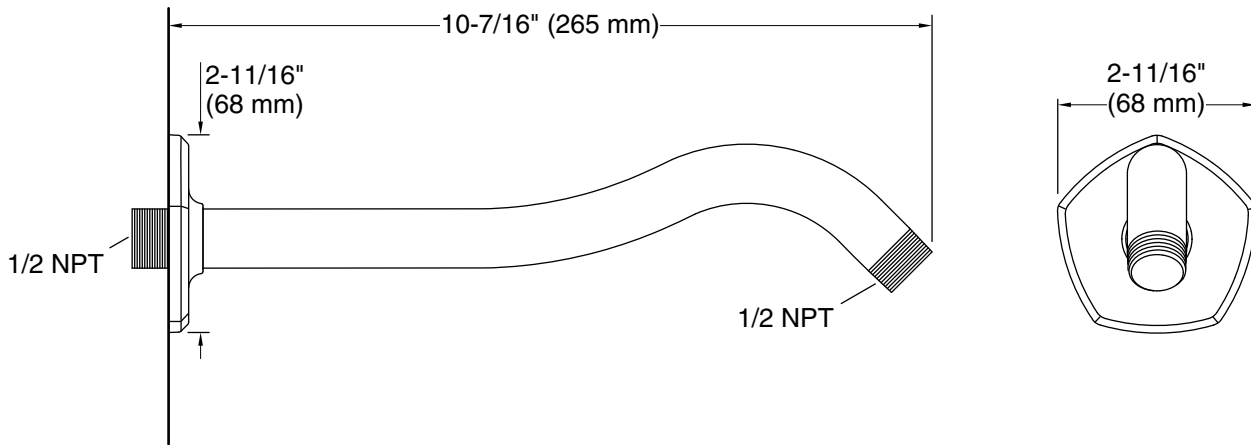

Features

- Part of the Occasion bathroom faucet and accessory collection
- 10-1/2" (267 mm) x 2-3/4" (70 mm) x 2-3/4" (70 mm)

Material

- Durable metal construction
- KOHLER® finishes resist corrosion and tarnishing

Technical Information

All product dimensions are nominal.