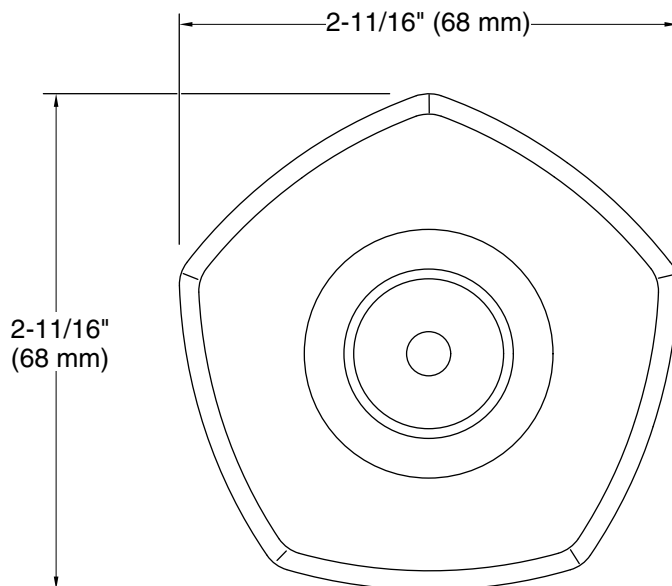

Features

- 2-3/4" (70 mm) x 2-3/4" (70 mm)
- For use with a 25" or 30" basic slidebar (sold separately)
- Part of the Occasion bathroom faucet and accessory collection

Material

- Premium metal construction for durability and reliability
- KOHLER® finishes resist corrosion and tarnishing

Technical Information

All product dimensions are nominal.

Drain included: No

Handshower:

Rated maximum flow: 0 gal/min (0 l/min)