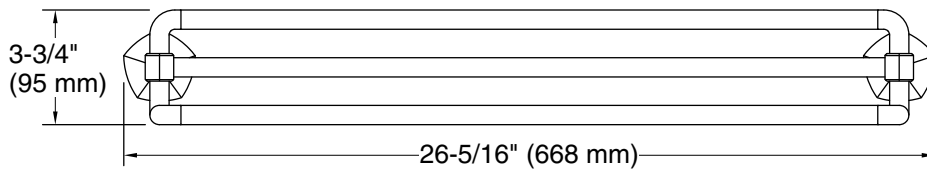

Occasion®
24" double towel bar
K-27062

Features

- Double bar provides additional towel storage
- Part of the Occasion bathroom faucet and accessory collection

Material

- KOHLER® finishes resist corrosion and tarnishing
- Premium metal construction for durability and reliability

Technical Information

All product dimensions are nominal.

Material: Zinc