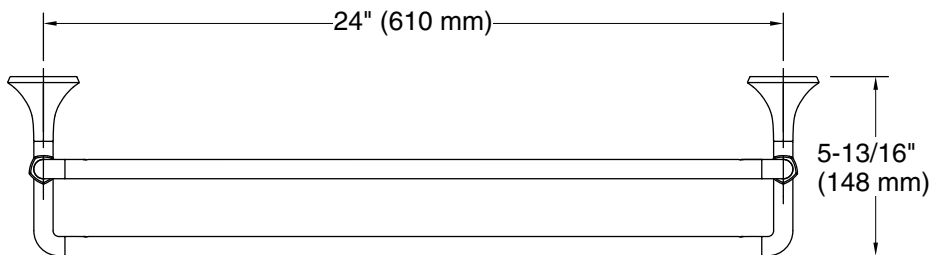

Occasion®
24" double towel bar
K-27062

Features

- Double bar provides additional towel storage
- Part of the Occasion bathroom faucet and accessory collection

Material

- KOHLER® finishes resist corrosion and tarnishing
- Premium metal construction for durability and reliability

Technical Information

All product dimensions are nominal.

Material: Zinc