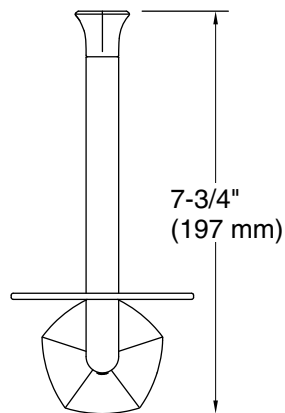

Features

- Vertical holder provides easy access for changing toilet paper
- Part of the Occasion bathroom faucet and accessory collection

Material

- Premium metal construction for durability and reliability
- KOHLER® finishes resist corrosion and tarnishing

Technical Information

All product dimensions are nominal.

Material: Zinc