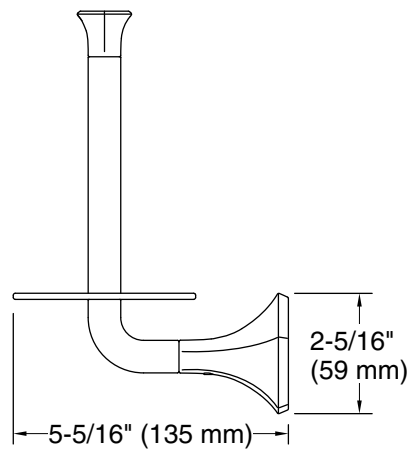

Features

- Vertical holder provides easy access for changing toilet paper
- Part of the Occasion bathroom faucet and accessory collection

Material

- Premium metal construction for durability and reliability
- KOHLER® finishes resist corrosion and tarnishing

Technical Information

All product dimensions are nominal.

Material: Zinc