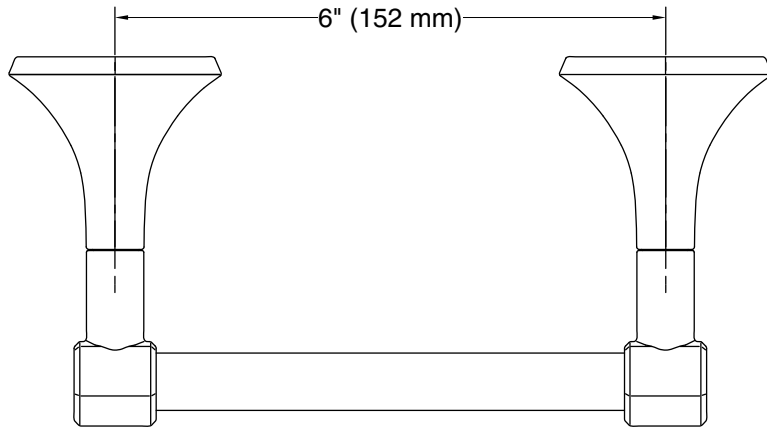

Features

- Pivoting holder makes changing toilet paper quick and simple
- Part of the Occasion bathroom faucet and accessory collection

Material

- Premium metal construction for durability and reliability
- KOHLER® finishes resist corrosion and tarnishing

Technical Information

All product dimensions are nominal.

Material: Zinc