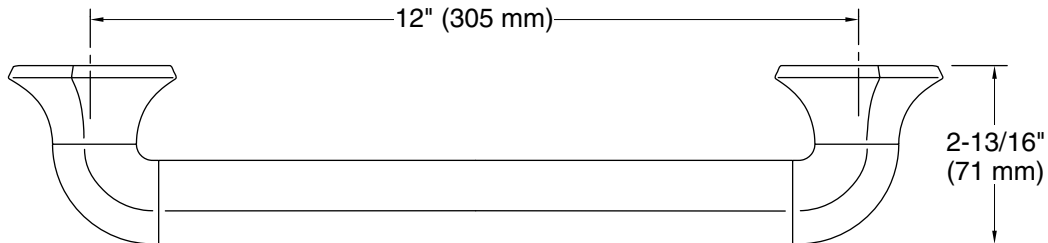

Features

- 12" (305 mm) bar
- Provides minimum 300 lb load capacity
- Part of the Occasion bathroom faucet and accessory collection

Material

- Premium metal construction for durability and reliability
- KOHLER® finishes resist corrosion and tarnishing

Technical Information

All product dimensions are nominal.

Material: Stainless Steel

Notes

ADA compliant when installed to the specific requirements of these regulations.