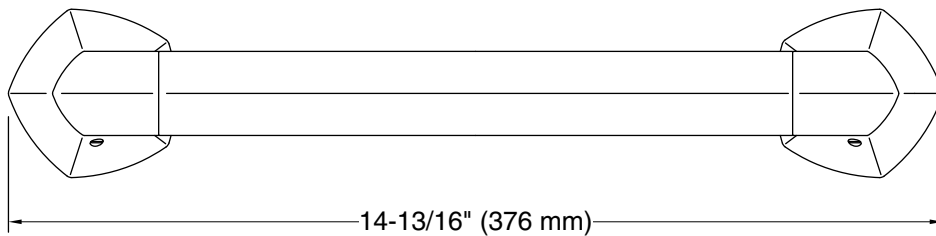

Technical Information

All product dimensions are nominal.

Material: Stainless Steel

Notes

ADA compliant when installed to the specific requirements of these regulations.