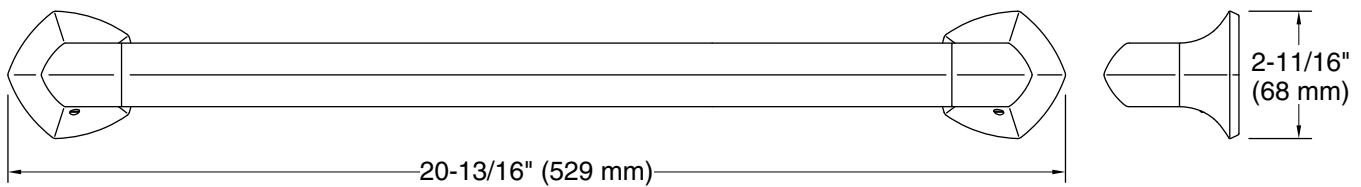

Technical Information

All product dimensions are nominal.

Material: Stainless Steel

Notes

ADA compliant when installed to the specific requirements of these regulations.