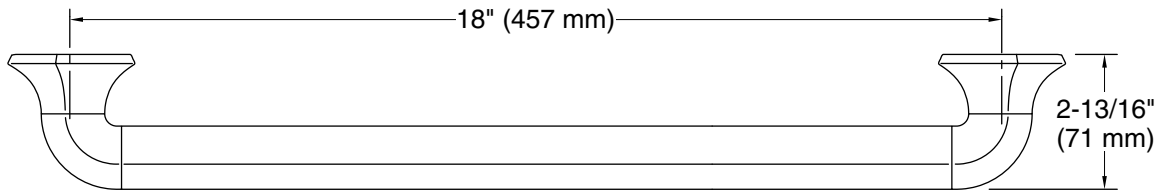

Features

- 18" (457 mm) bar
- Provides minimum 300 lb load capacity
- Part of the Occasion bathroom faucet and accessory collection

Material

- Premium metal construction for durability and reliability
- KOHLER® finishes resist corrosion and tarnishing

Technical Information

All product dimensions are nominal.

Material: Stainless Steel

Notes

ADA compliant when installed to the specific requirements of these regulations.