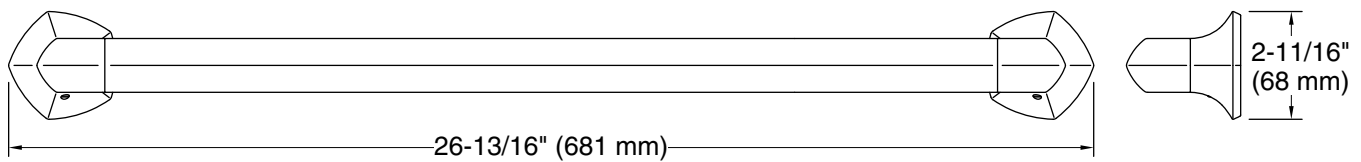

Technical Information

All product dimensions are nominal.

Material: Stainless Steel

Notes

ADA compliant when installed to the specific requirements of these regulations.