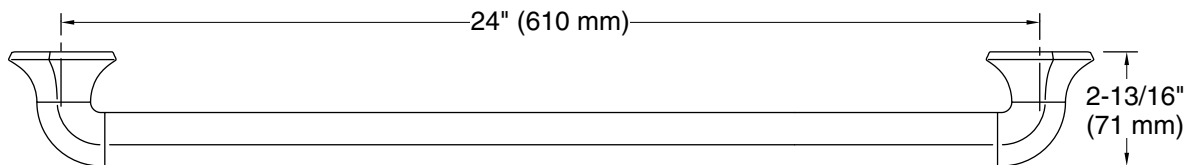

Technical Information

All product dimensions are nominal.

Material: Stainless Steel

Notes

ADA compliant when installed to the specific requirements of these regulations.