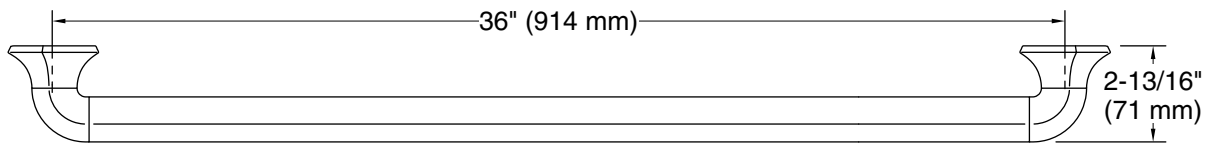

Technical Information

All product dimensions are nominal.

Material: Stainless Steel

Notes

ADA compliant when installed to the specific requirements of these regulations.