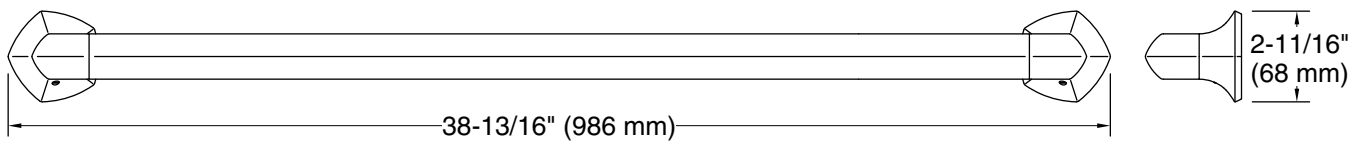

Technical Information

All product dimensions are nominal.

Material: Stainless Steel

Notes

ADA compliant when installed to the specific requirements of these regulations.