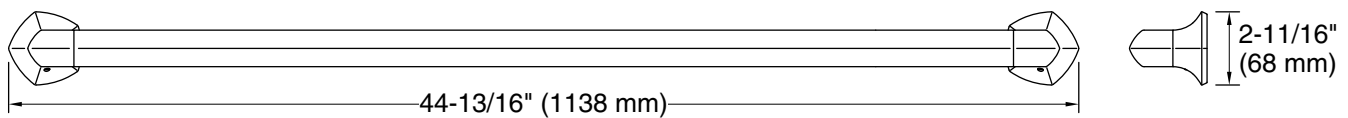

Technical Information

All product dimensions are nominal.

Material: Stainless Steel

Notes

ADA compliant when installed to the specific requirements of these regulations.