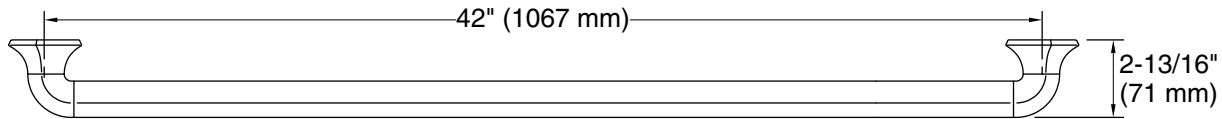

Technical Information

All product dimensions are nominal.

Material: Stainless Steel

Notes

ADA compliant when installed to the specific requirements of these regulations.