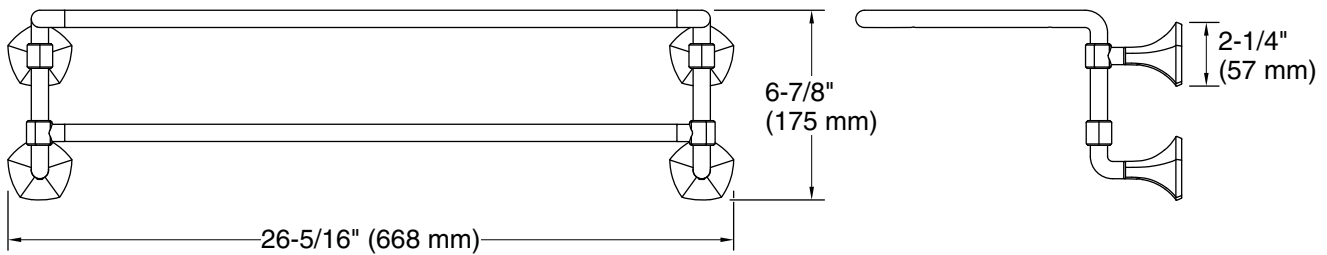

Features

- Upper shelf with towel bar below provides additional storage
- Part of the Occasion bathroom faucet and accessory collection

Material

- Premium metal construction for durability and reliability
- KOHLER® finishes resist corrosion and tarnishing

Technical Information

All product dimensions are nominal.

Material: Zinc