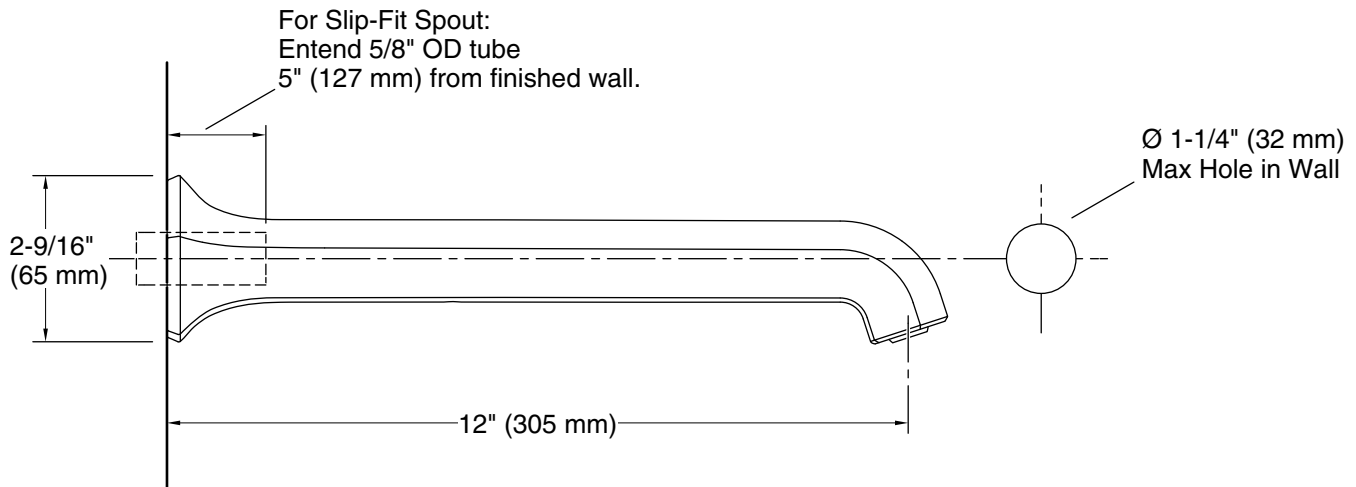

Features

- 12" non-diverter bath spout with slip-fit connection
- 1-1/2" max hole diameter
- Part of the Occasion bathroom faucet and accessory collection
- Diverter valve sold separately

Material

- Premium metal construction for durability and reliability
- KOHLER® finishes resist corrosion and tarnishing

Technical Information

All product dimensions are nominal.

Drain included: No

Spout:

Spout reach: 12" (305 mm)

Handshower:

Rated maximum flow: 0 gal/min (0 l/min)