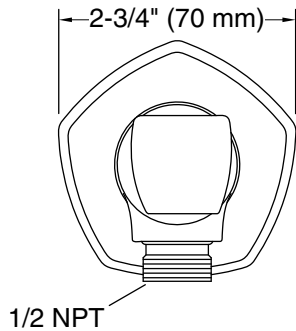

Features

- Handshower holder pivots and rotates to position handshower at desired angle
- For use with a handshower and hose (sold separately)
- Includes check valve for backflow prevention
- Includes supply elbow. Integrated supply and holder reduces the number of components needed in the shower space, allowing for a cleaner look
- Part of the Occasion bathroom faucet and accessory collection

Technical Information

All product dimensions are nominal.

Drain included: No

Handshower:

Rated maximum flow: 0 gal/min (0 l/min)