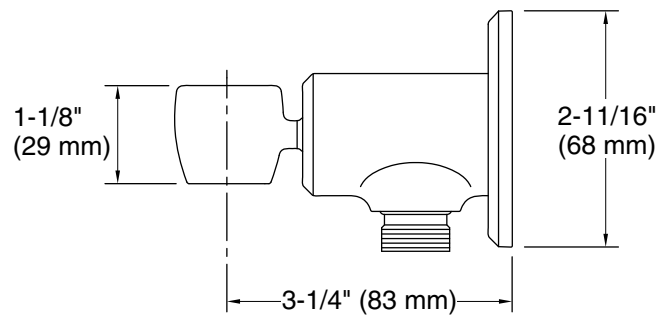

Features

- Handshower holder pivots and rotates to position handshower at desired angle
- For use with a handshower and hose (sold separately)
- Includes check valve for backflow prevention
- Includes supply elbow. Integrated supply and holder reduces the number of components needed in the shower space, allowing for a cleaner look
- Part of the Occasion bathroom faucet and accessory collection

Technical Information

All product dimensions are nominal.

Drain included: No

Handshower:

Rated maximum flow: 0 gal/min (0 l/min)