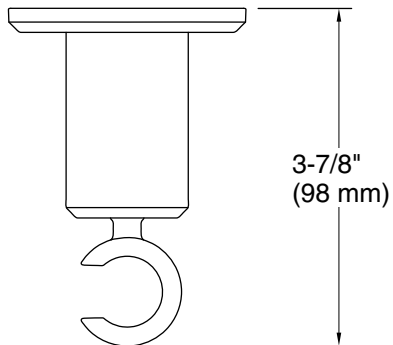

Features

- Handshower holder pivots and rotates to position handshower at desired angle
- For use with a handshower and hose (sold separately)
- Includes check valve for backflow prevention
- Includes supply elbow. Integrated supply and holder reduces the number of components needed in the shower space, allowing for a cleaner look
- Part of the Occasion bathroom faucet and accessory collection

Technical Information

All product dimensions are nominal.

Drain included: No

Handshower:

Rated maximum flow: 0 gal/min (0 l/min)