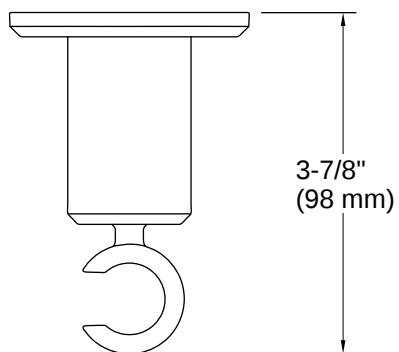

Installation

- Wall-mount

Installation Notes

Install this product according to the installation instructions.