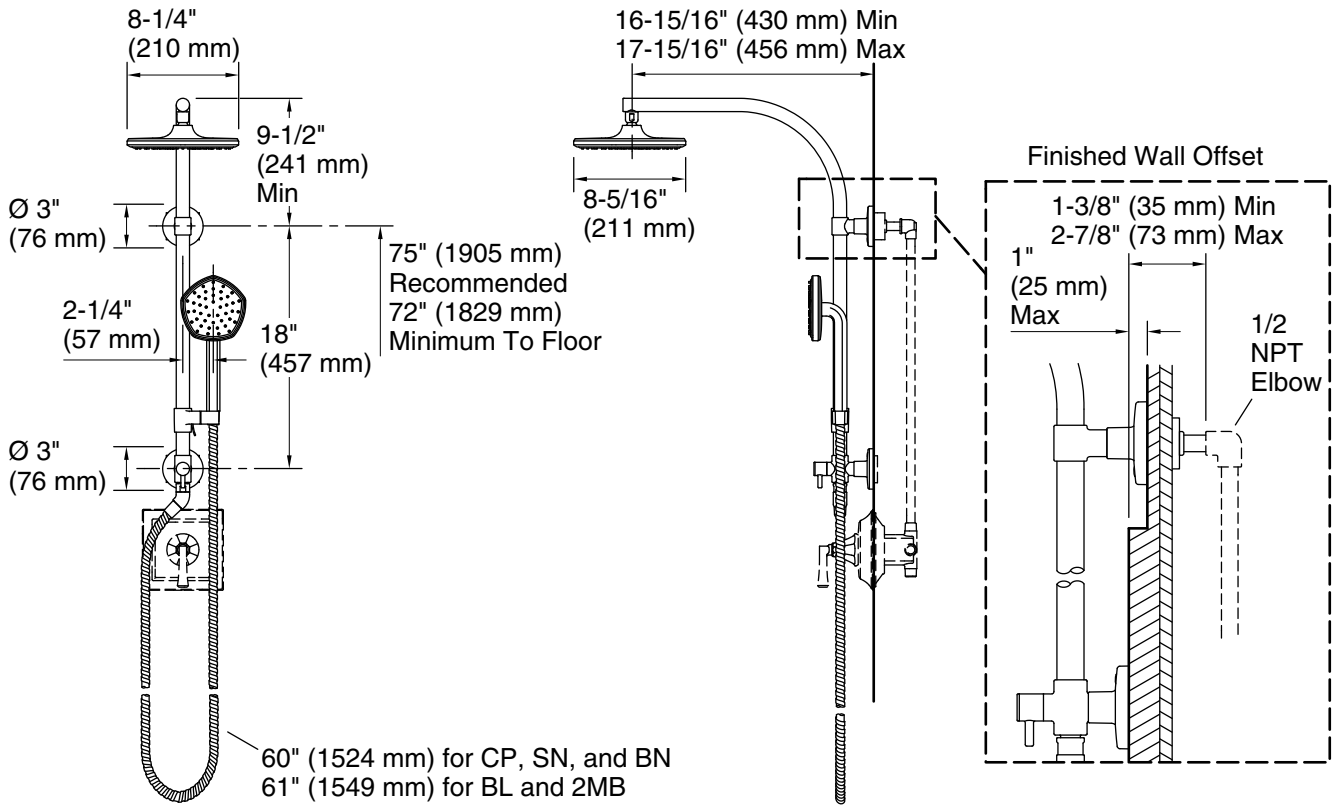

Features

- HydroRail-R arch shower column designed for new installations or retrofit applications to replace an existing shower arm
- Diverter positioned at the base of the column allows user to easily switch flow between handshower and rainhead
- Slidebar bracket allows you to adjust the height and angle of the handshower
- Full Coverage with Katalyst™ air-induction technology delivers a drenching spray experience, ideal for rinsing shampoo from hair
- MasterClean™ sprayface features an easy-to-clean surface that withstands mineral buildup and maximizes spray performance
- Optimized sprayface for consistent spray coverage
- 1.75 gpm (6.6 lpm) maximum flow rate at 80 psi (5.5 bar)
- Part of the Occasion bathroom faucet and accessory collection
- This product can help a building earn Water Efficiency points in LEED® Green Building Rating System

Installation

- Shower-only wall-mount installation
- Installs in less than 60 minutes without changes to in-wall plumbing (subject to condition of existing installation)
- Includes an adapter that fits most installations
- May require additional service parts based on installation type (see installation guide for details)
- 1/2" -14 NPT connection

Adapters, Rough-in and Extension Kits

1187917	Range: 0" (0 mm) - 1-3/8" (35 mm)
1194630	Range: 2-7/8" (73 mm) - 4" (102 mm)

Recommended Products/Accessories

K-23723 Faucet cleaner

Optional Products/Accessories

Technical Information

All product dimensions are nominal.

Drain included: No

Handshower:

Rated maximum flow: 1.75 gal/min (6.6 l/min)

Showerhead/Body Spray:

Rated maximum flow: 1.75 gal/min (6.6 l/min)