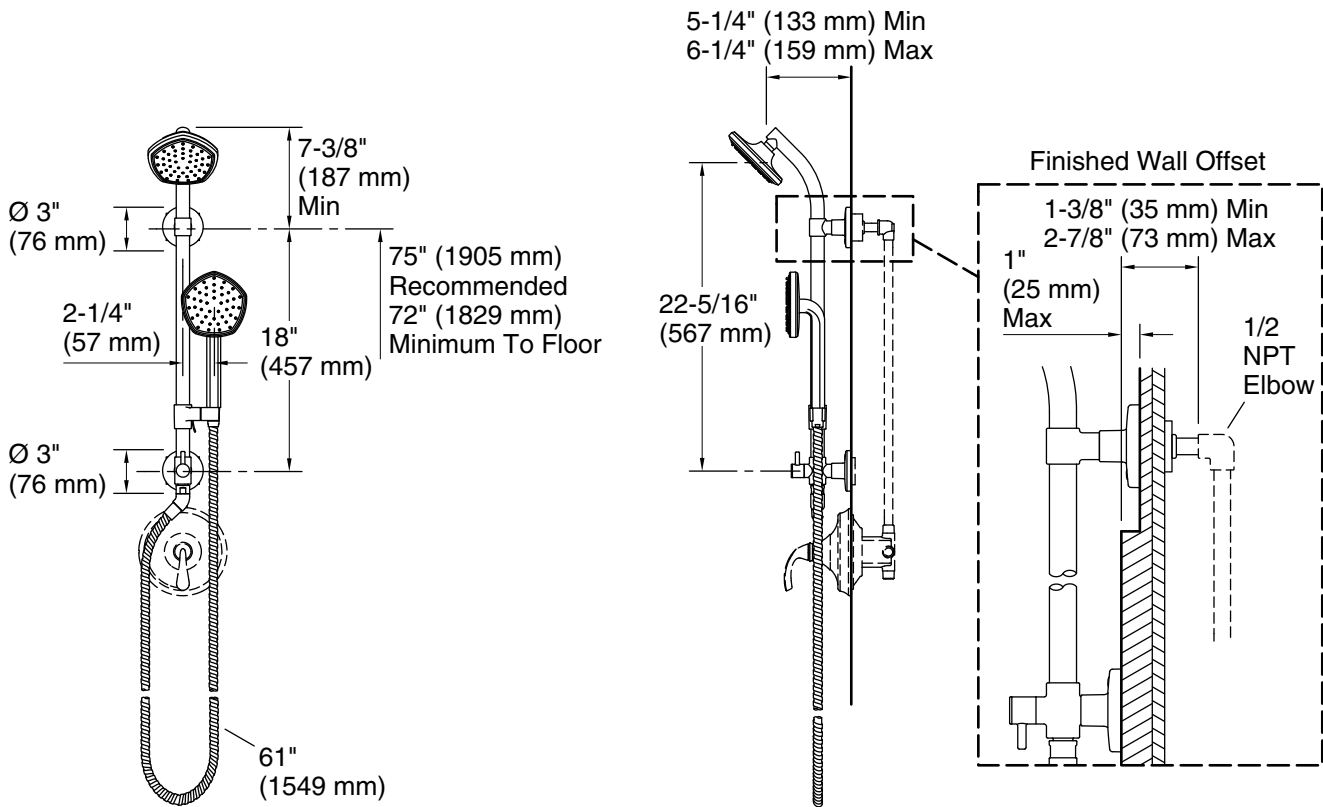

Features

- Includes single-function showerhead and handshower, hose, and HydroRail-S shower column with handshower holder
- Designed for new installations or retrofit to replace an existing installed shower arm
- Diverter positioned at the base of the column allows user to easily switch flow between handshower and rainhead
- Slidebar bracket allows you to adjust the height and angle of the handshower
- Full Coverage with Katalyst™ air-induction technology delivers a drenching spray experience, ideal for rinsing shampoo from hair
- MasterClean™ sprayface features an easy-to-clean surface that withstands mineral buildup and maximizes spray performance
- Optimized sprayface for consistent spray coverage
- 1.75 gpm (6.6 lpm) maximum flow rate at 80 psi (5.5 bar)
- Part of the Occasion bathroom faucet and accessory collection
- This product can help a building earn Water Efficiency points in LEED® Green Building Rating System

Installation

- Shower-only wall-mount installation
- Installs in less than 60 minutes without changes to in-wall plumbing (subject to condition of existing installation)
- Includes an adapter that fits most installations
- May require additional service parts based on installation type (see installation guide for details)
- 1/2" -14 NPT connection

Adapters, Rough-in and Extension Kits

1187917	Range: 0" (0 mm) - 1-3/8" (35 mm)
1194302	Range: 1-1/8" (29 mm) - 2-1/8" (54 mm)
1194630	Range: 2-7/8" (73 mm) - 4" (102 mm)

Recommended Products/Accessories

11-7-2024 21:53 - US/CA

THE BOLD LOOK
OF **KOHLER**®

Technical Information

All product dimensions are nominal.

Drain included: No

Handshower:

Rated maximum flow: 1.75 gal/min (6.6 l/min)

Showerhead/Body Spray: