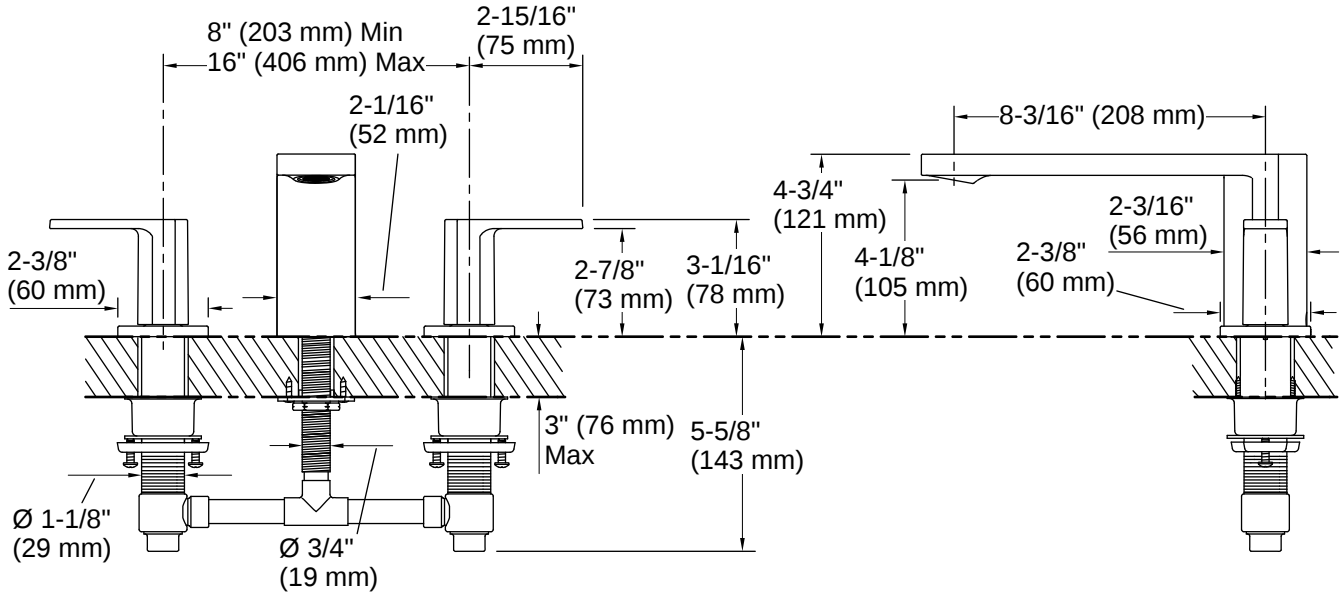

Installation

- Three-hole
- Deck-mount

Installation Notes

Install this product according to the installation instructions.

ADA, OBC, CSA B651 compliant when installed to the specific requirements of these regulations.