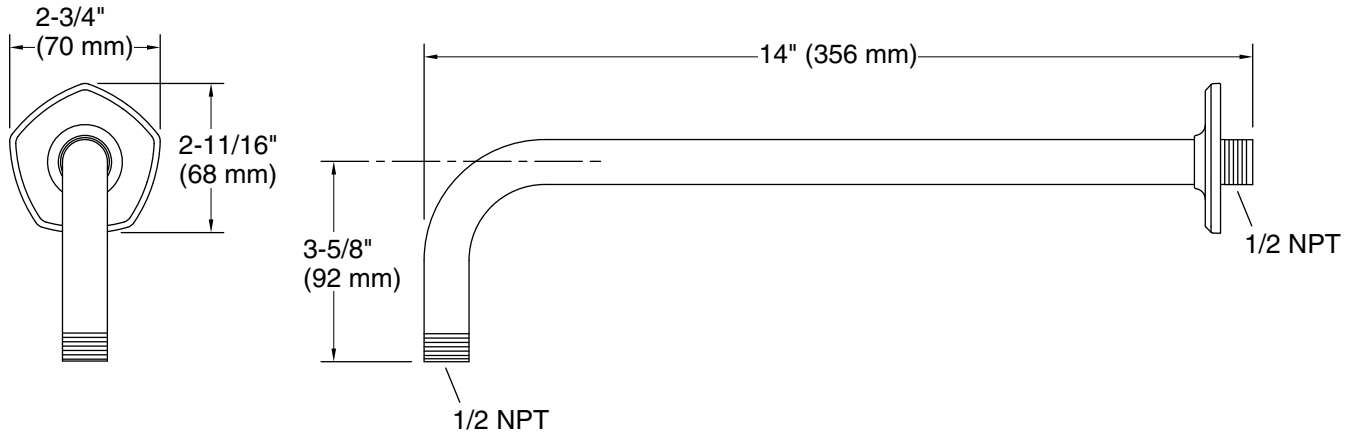

Features

- 15" (381 mm) x 2-3/4" (70 mm) x 2-3/4" (70 mm)
- Part of the Occasion bathroom faucet and accessory collection

Material

- Durable metal construction
- KOHLER® finishes resist corrosion and tarnishing

Installation

- 1/2 -14 NPT connection
- Wall-mount

Recommended Products/Accessories

K-23723 Faucet cleaner

Codes/Standards

None Applicable

KOHLER® Faucet Lifetime Limited Warranty

See website for detailed warranty information.

Technical Information

All product dimensions are nominal.