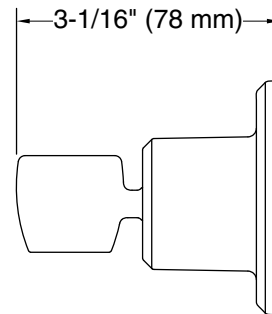

Features

- For use with a handshower and hose (sold separately)
- Handshower holder fits most handshowers
- Handshower holder pivots and rotates to position handshower at desired angle
- Part of the Occasion bathroom faucet and accessory collection

Technical Information

All product dimensions are nominal.

Drain included: No

Handshower:

Rated maximum flow: 0 gal/min (0 l/min)