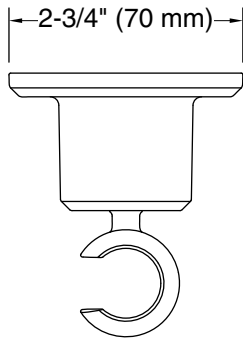

Features

- For use with a handshower and hose (sold separately)
- Handshower holder fits most handshowers
- Handshower holder pivots and rotates to position handshower at desired angle
- Part of the Occasion bathroom faucet and accessory collection

Technical Information

All product dimensions are nominal.

Drain included: No

Handshower:

Rated maximum flow: 0 gal/min (0 l/min)