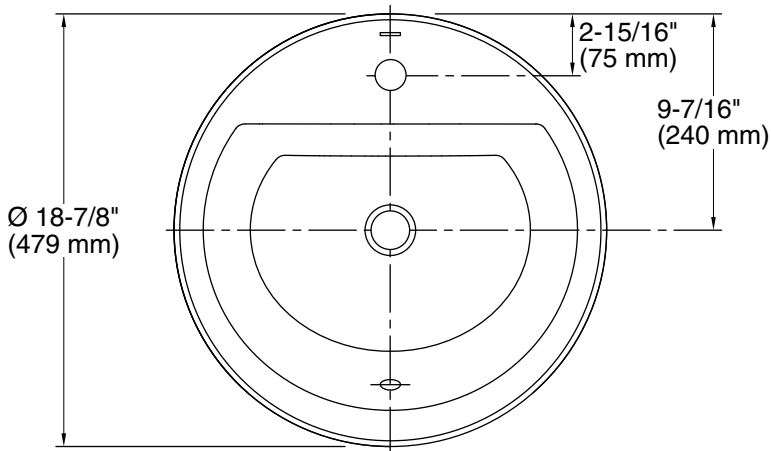

Available Colors/Finishes

Color tiles intended for reference only.

Color	Code	Description
-------	------	-------------

	0	White
	96	Biscuit

Technical Information

All product dimensions are nominal.

Basin configuration:	Single Bowl
Bowl area (Only):	Length: 12-1/2" (318 mm) Width: 16-5/16" (414 mm) Water depth: 4" (102 mm)
With overflow:	Yes
Faucet hole(s):	1-3/8" (35 mm)
Drain hole:	1-3/4" (44 mm)
Template:	1155260-7, required, included

Notes

Install this product according to the installation instructions.

Spout must be 5" (12.7 cm) long (min) for adequate clearance into the lavatory when installed with the centerline as shown.

NOTICE: Countertop manufacturer or cutter must use the cut-out template provided with the product, or a current one provided by Kohler Co. (call 1-800-4-KOHLER). Kohler Co. is not responsible for cutout errors when the incorrect cut-out template is used.