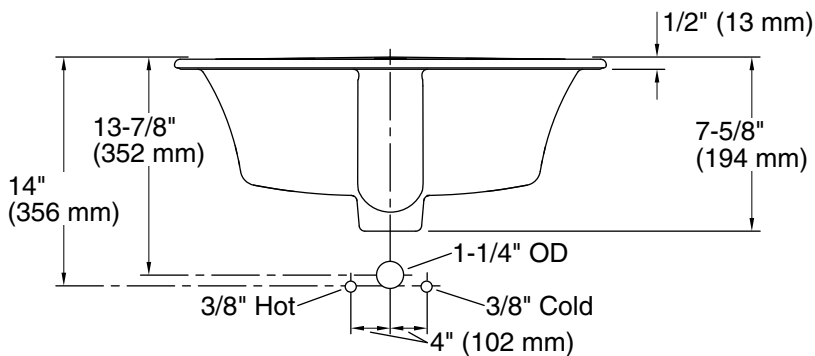

Available Colors/Finishes

Color tiles intended for reference only.

Color	Code	Description
-------	------	-------------

	0	White
	96	Biscuit

Technical Information

All product dimensions are nominal.

Basin configuration:	Single Bowl
Bowl area (Only):	Length: 12-1/2" (318 mm) Width: 16-5/16" (414 mm) Water depth: 4" (102 mm)
With overflow:	Yes
Faucet hole(s):	1-3/8" (35 mm)
Drain hole:	1-3/4" (44 mm)
Template:	1155260-7, required, included

Notes

Install this product according to the installation instructions.

Spout must be 5" (12.7 cm) long (min) for adequate clearance into the lavatory when installed with the centerline as shown.

NOTICE: Countertop manufacturer or cutter must use the cut-out template provided with the product, or a current one provided by Kohler Co. (call 1-800-4-KOHLER). Kohler Co. is not responsible for cutout errors when the incorrect cut-out template is used.