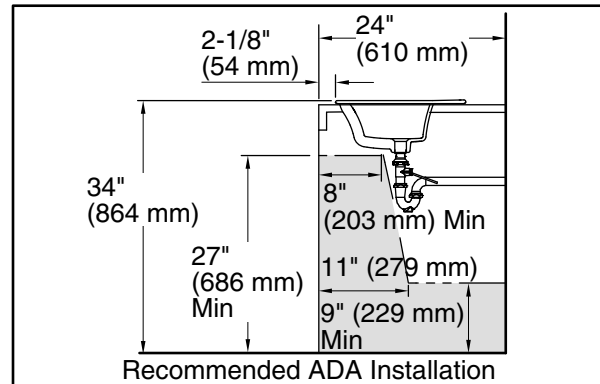

Features

- Single faucet hole
- Round basin
- Overflow drain

Material

- Vitreous china

Installation

- Drop-in

Recommended Products/Accessories

K-9018 P-Trap
K-23726 Drain treatment
K-23725 Cast iron cleaner

Available Colors/Finishes

Color tiles intended for reference only.

Color	Code	Description
-------	------	-------------

	0	White
	96	Biscuit

Technical Information

All product dimensions are nominal.

Basin configuration:	Single Bowl
Bowl area (Only):	Length: 12-1/2" (318 mm) Width: 16-5/16" (414 mm) Water depth: 4" (102 mm)
With overflow:	Yes
Faucet hole(s):	1-3/8" (35 mm)
Drain hole:	1-3/4" (44 mm)
Template:	1155260-7, required, included

Notes

Install this product according to the installation instructions.

Spout must be 5" (12.7 cm) long (min) for adequate clearance into the lavatory when installed with the centerline as shown.

NOTICE: Countertop manufacturer or cutter must use the cut-out template provided with the product, or a current one provided by Kohler Co. (call 1-800-4-KOHLER). Kohler Co. is not responsible for cutout errors when the incorrect cut-out template is used.