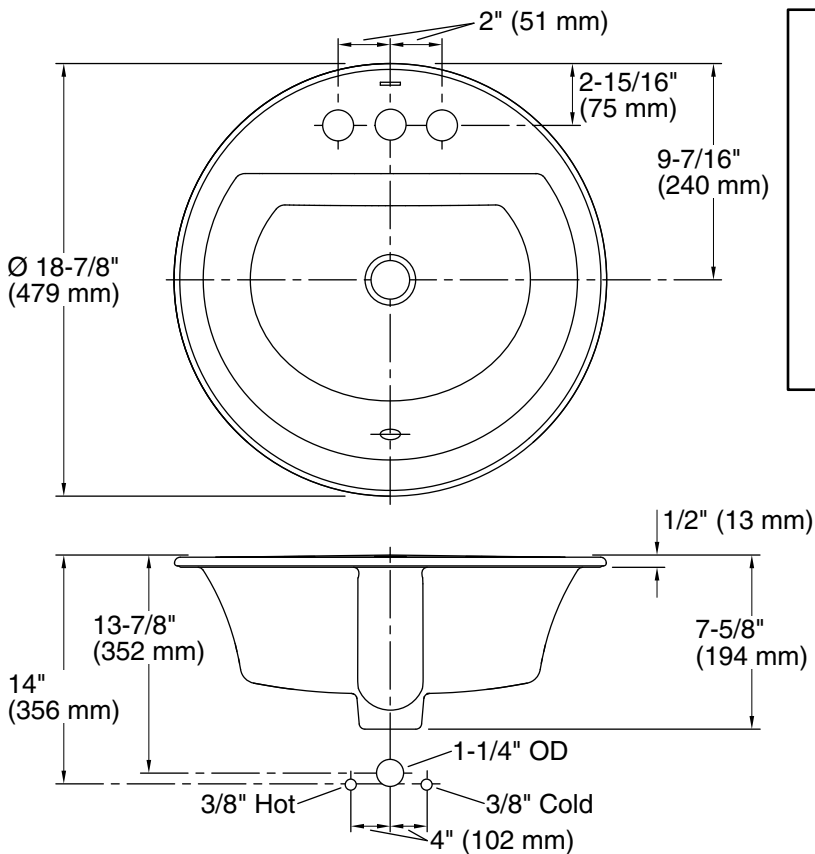

Features

- 4" (102 mm) centerset faucet holes
- Round basin
- Overflow drain

Material

- Vitreous china

Installation

- Drop-in

Recommended Products/Accessories

K-9018 P-Trap
K-23726 Drain treatment
K-23725 Cast iron cleaner

Available Colors/Finishes

Color tiles intended for reference only.

Color Code Description

	0	White
	96	Biscuit

Technical Information

All product dimensions are nominal.

Basin configuration:	Single Bowl
Center(s):	4" (102 mm)
Bowl area (Only):	Length: 12-1/2" (318 mm) Width: 16-5/16" (414 mm) Water depth: 4" (102 mm)
With overflow:	Yes
Number of deck holes:	3
Faucet hole(s):	1-1/4" (32 mm)
Drain hole:	1-3/4" (44 mm)
Template:	1155260-7, required, included

Notes

Install this product according to the installation instructions.

Spout must be 5" (12.7 cm) long (min) for adequate clearance into the lavatory when installed with the centerline as shown.

NOTICE: Countertop manufacturer or cutter must use the cut-out template provided with the product, or a current one provided by Kohler Co. (call 1-800-4-KOHLER). Kohler Co. is not responsible for cutout errors when the incorrect cut-out template is used.