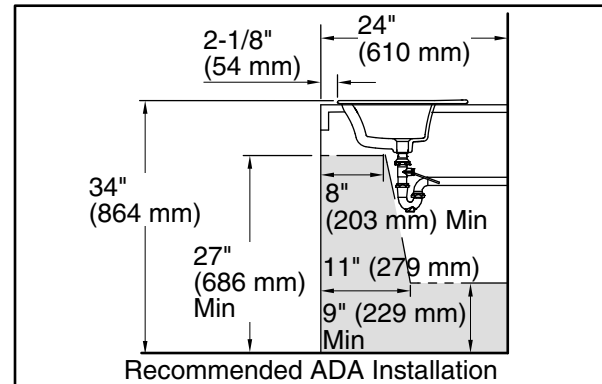

Features

- 4" (102 mm) centerset faucet holes
- Round basin
- Overflow drain

Material

- Vitreous china

Installation

- Drop-in

Recommended Products/Accessories

K-9018 P-Trap
K-23726 Drain treatment
K-23725 Cast iron cleaner

Available Colors/Finishes

Color tiles intended for reference only.

Color Code Description

	0	White
	96	Biscuit

Technical Information

All product dimensions are nominal.

Basin configuration:	Single Bowl
Center(s):	4" (102 mm)
Bowl area (Only):	Length: 12-1/2" (318 mm) Width: 16-5/16" (414 mm) Water depth: 4" (102 mm)
With overflow:	Yes
Number of deck holes:	3
Faucet hole(s):	1-1/4" (32 mm)
Drain hole:	1-3/4" (44 mm)
Template:	1155260-7, required, included

Notes

Install this product according to the installation instructions.

Spout must be 5" (12.7 cm) long (min) for adequate clearance into the lavatory when installed with the centerline as shown.

NOTICE: Countertop manufacturer or cutter must use the cut-out template provided with the product, or a current one provided by Kohler Co. (call 1-800-4-KOHLER). Kohler Co. is not responsible for cutout errors when the incorrect cut-out template is used.