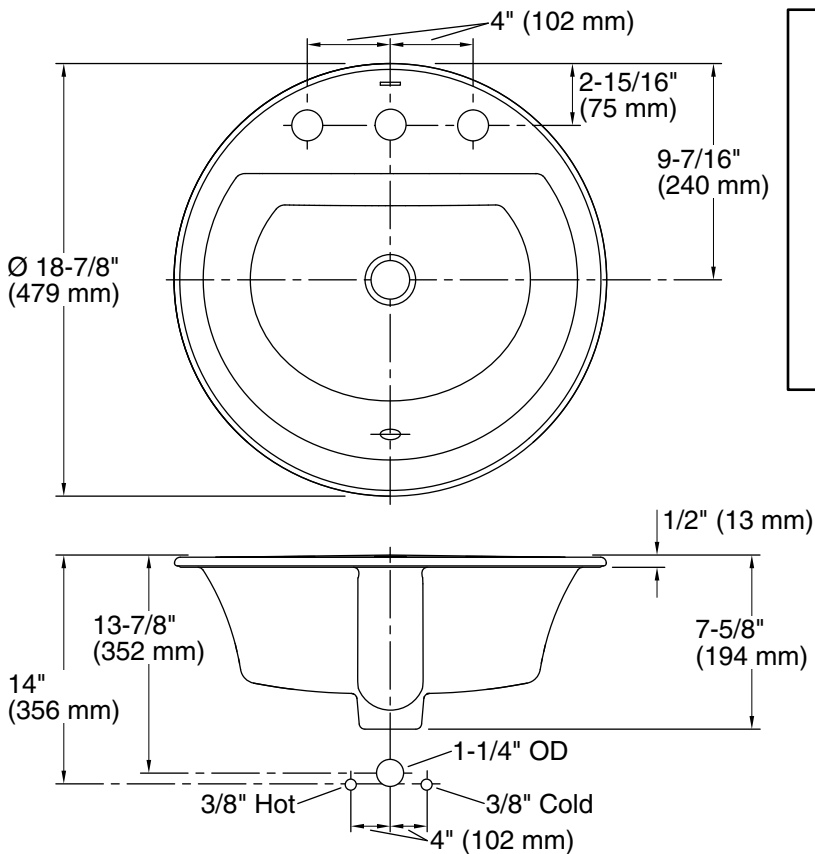

Features

- 8" (203 mm) widespread faucet holes
- Round basin
- Overflow drain

Material

- Vitreous china

Installation

- Drop-in

Recommended Products/Accessories

K-9018 P-Trap
K-23726 Drain treatment
K-23725 Cast iron cleaner

Available Colors/Finishes

Color tiles intended for reference only.

Color	Code	Description
	0	White
	96	Biscuit

Technical Information

All product dimensions are nominal.

Basin configuration:	Single Bowl
Center(s):	8" (203 mm)
Bowl area (Only):	Length: 12-1/2" (318 mm) Width: 16-5/16" (414 mm) Water depth: 4" (102 mm)
With overflow:	Yes
Number of deck holes:	3
Faucet hole(s):	1-3/8" (35 mm)
Drain hole:	1-3/4" (44 mm)
Template:	1155260-7, required, included

Notes

Install this product according to the installation instructions.

Spout must be 5" (12.7 cm) long (min) for adequate clearance into the lavatory when installed with the centerline as shown.

NOTICE: Countertop manufacturer or cutter must use the cut-out template provided with the product, or a current one provided by Kohler Co. (call 1-800-4-KOHLER). Kohler Co. is not responsible for cutout errors when the incorrect cut-out template is used.