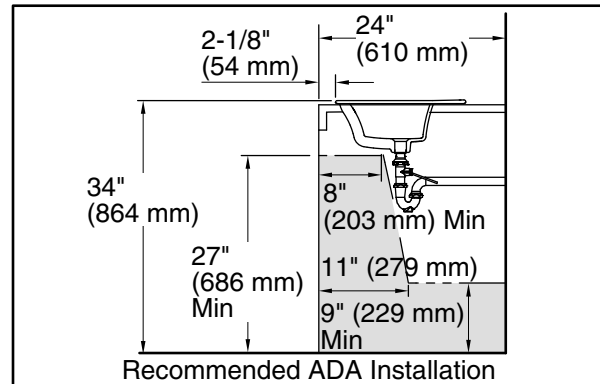

Features

- 8" (203 mm) widespread faucet holes
- Round basin
- Overflow drain

Material

- Vitreous china

Installation

- Drop-in

Recommended Products/Accessories

K-9018 P-Trap
K-23726 Drain treatment
K-23725 Cast iron cleaner

Available Colors/Finishes

Color tiles intended for reference only.

Color	Code	Description
	0	White
	96	Biscuit

Technical Information

All product dimensions are nominal.

Basin configuration:	Single Bowl
Center(s):	8" (203 mm)
Bowl area (Only):	Length: 12-1/2" (318 mm) Width: 16-5/16" (414 mm) Water depth: 4" (102 mm)
With overflow:	Yes
Number of deck holes:	3
Faucet hole(s):	1-3/8" (35 mm)
Drain hole:	1-3/4" (44 mm)
Template:	1155260-7, required, included

Notes

Install this product according to the installation instructions.

Spout must be 5" (12.7 cm) long (min) for adequate clearance into the lavatory when installed with the centerline as shown.

NOTICE: Countertop manufacturer or cutter must use the cut-out template provided with the product, or a current one provided by Kohler Co. (call 1-800-4-KOHLER). Kohler Co. is not responsible for cutout errors when the incorrect cut-out template is used.